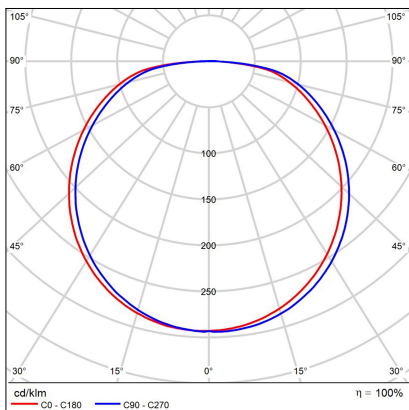

BELLA SLIM 48, G

Code: 1271677
Color: GOLD / 1036
Material: ALUMINIUM/PMMA
Power: 38W
Color temperature: 2700K/3000K/4000K
Lumen output: 2660lm
Efficacy: 70lm/W
Color rendering index: 90+
SDCM: < 3
Light beam angle: 160°
Light Source: LED
Dimmable: ON/OFF
LED lifetime: L80B20 50.000h
Driver: 950 mA
Voltage / Frequency: 220-240V AC, 50-60Hz
Dimensions luminaire: d480x60 mm
Product weight kg: 2.4
Package dimensions: 520x520x85 mm
Remark: wall mountable - yes