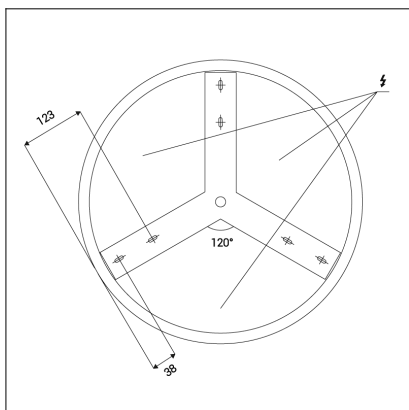

BELLA SLIM 48, G

Code: 1271677
Color: GOLD / 1036
Material: ALUMINIUM/PMMA
Power: 38W
Color temperature: 2700K/3000K/4000K
Lumen output: 2660lm
Efficacy: 70lm/W
Color rendering index: 90+
SDCM: < 3
Light beam angle: 160°
Light Source: LED
Dimmable: ON/OFF
LED lifetime: L80B20 50.000h
Driver: 950 mA
Voltage / Frequency: 220-240V AC, 50-60Hz
Dimensions luminaire: d480x60 mm
Product weight kg: 2.4
Package dimensions: 520x520x85 mm
Remark: wall mountable - yes