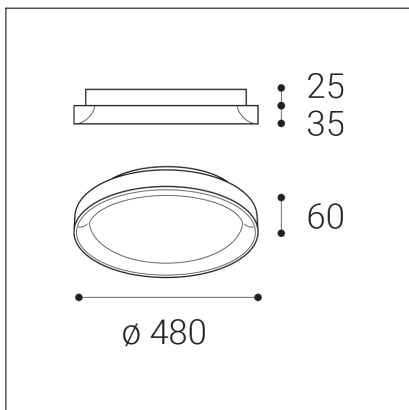

BELLA SLIM 48, G

Code: 1271677
Color: GOLD / 1036
Material: ALUMINIUM/PMMA
Power: 38W
Color temperature: 2700K/3000K/4000K
Lumen output: 2660lm
Efficacy: 70lm/W
Color rendering index: 90+
SDCM: < 3
Light beam angle: 160°
Light Source: LED
Dimmable: ON/OFF
LED lifetime: L80B20 50.000h
Driver: 950 mA
Voltage / Frequency: 220-240V AC, 50-60Hz
Dimensions luminaire: d480x60 mm
Product weight kg: 2.4
Package dimensions: 520x520x85 mm
Remark: wall mountable - yes