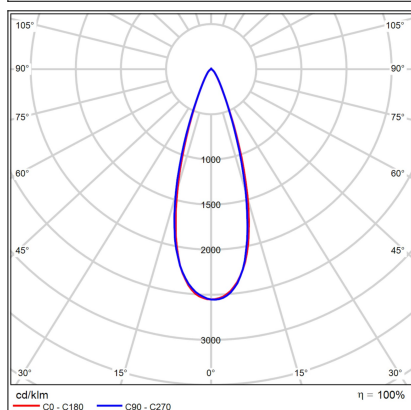

TINY II M Z, B

Code: 3480453

Color: BLACK / 9017

Material: ALUMINIUM/PMMA

Power: 8W

Color temperature: 3000K/3500K/4000K

Lumen output: 720lm

Efficacy: 90lm/W

Color rendering index: 90+

SDCM: < 3

Light beam angle: 38°

Light Source: LED

Dimmable: ON/OFF

LED lifetime: L80 B20 50.000h

Driver: 200 mA

Voltage / Frequency: 220-240V AC, 50-60Hz

Dimensions luminaire: d75x95 mm

Product weight kg: 0.6

Length suspension: 2000 mm

Package dimensions: 80x80x115+140x120x70 mm

5
year
warranty