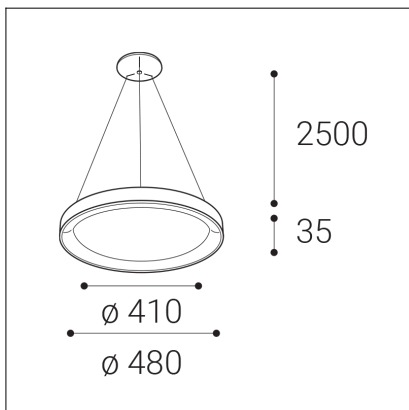

BELLA SLIM 48 P-Z, W

Code:	3271871D
Color:	WHITE / 9003
Material:	ALUMINIUM/PMMA
Power:	38W
Color temperature:	2700K/3000K/4000K
Lumen output:	2660lm
Efficacy:	70lm/W
Color rendering index:	90+
SDCM:	< 3
Light beam angle:	160°
Light Source:	LED
Dimmable:	DALI/PUSH
LED lifetime:	L80B20 50.000h
Driver:	950 mA
Voltage / Frequency:	220-240V AC, 50-60Hz
Dimensions luminaire:	d480x35 mm
Product weight kg:	1.7
Length suspension:	2500 mm
Package dimensions:	520x520x95 mm