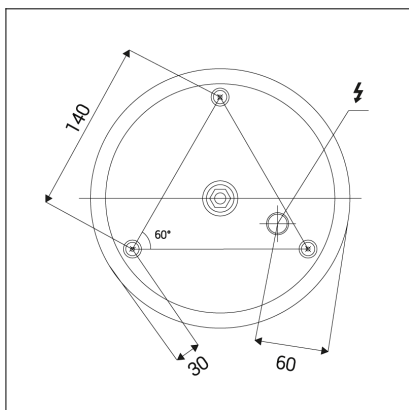

BELLA SLIM 48 P-Z, W

Code:	3271871D
Color:	WHITE / 9003
Material:	ALUMINIUM/PMMA
Power:	38W
Color temperature:	2700K/3000K/4000K
Lumen output:	2660lm
Efficacy:	70lm/W
Color rendering index:	90+
SDCM:	< 3
Light beam angle:	160°
Light Source:	LED
Dimmable:	DALI/PUSH
LED lifetime:	L80B20 50.000h
Driver:	950 mA
Voltage / Frequency:	220-240V AC, 50-60Hz
Dimensions luminaire:	d480x35 mm
Product weight kg:	1.7
Length suspension:	2500 mm
Package dimensions:	520x520x95 mm