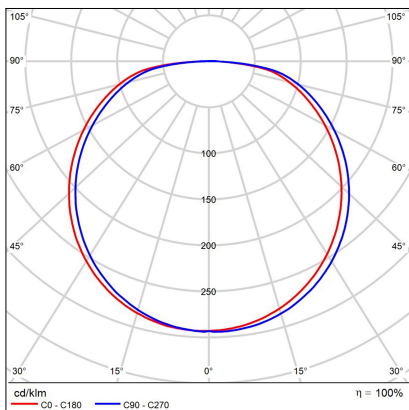

BELLA SLIM 48 P-Z, W

Code:	3271871D
Color:	WHITE / 9003
Material:	ALUMINIUM/PMMA
Power:	38W
Color temperature:	2700K/3000K/4000K
Lumen output:	2660lm
Efficacy:	70lm/W
Color rendering index:	90+
SDCM:	< 3
Light beam angle:	160°
Light Source:	LED
Dimmable:	DALI/PUSH
LED lifetime:	L80B20 50.000h
Driver:	950 mA
Voltage / Frequency:	220-240V AC, 50-60Hz
Dimensions luminaire:	d480x35 mm
Product weight kg:	1.7
Length suspension:	2500 mm
Package dimensions:	520x520x95 mm