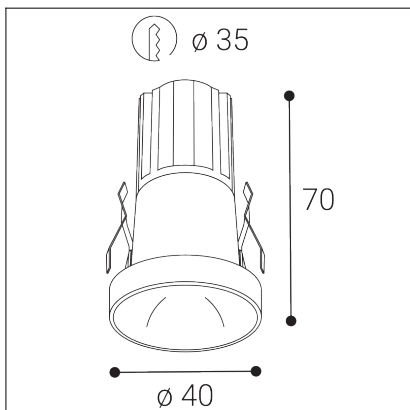

SPOT MINI A, B

Code:	2050253
Color:	BLACK / 9005
Material:	ALUMINIUM/PMMA
Power:	7W
Color temperature:	3000K/3500K/4000K
Lumen output:	490lm
Efficacy:	70lm/W
Color rendering index:	90+
SDCM:	< 3
Light beam angle:	30°
Light Source:	LED
Dimmable:	ON/OFF
LED lifetime:	L80B20 50.000h
Driver:	150 mA
Voltage / Frequency:	220-240V AC, 50-60Hz
Dimensions luminaire:	d40x70 mm
Package dimensions:	100x100x130 mm