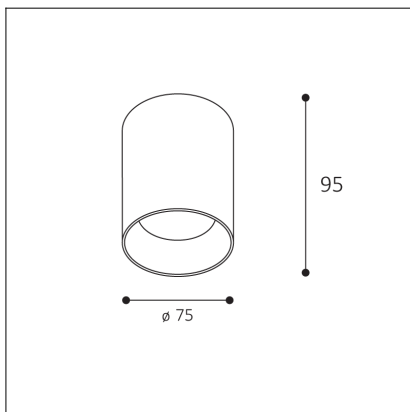

TINY II M, W

Code:	1480421
Color:	WHITE / 9016
Material:	ALUMINIUM/PMMA
Power:	8W
Color temperature:	2700K
Lumen output:	720lm
Efficacy:	90lm/W
Color rendering index:	90+
SDCM:	< 3
Light beam angle:	38°
Light Source:	LED
Dimmable:	ON/OFF
LED lifetime:	L80 B20 50.000h
Driver:	200 mA
Voltage / Frequency:	220-240V AC, 50-60Hz
Dimensions luminaire:	d75x95 mm
Product weight kg:	0.4
Package dimensions:	80x80x115 mm
Remark:	wall mountable - yes