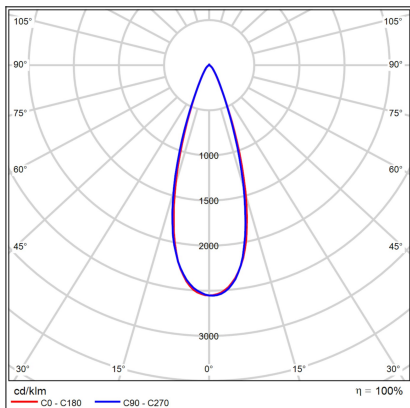

TINY II M, W

Code:	1480421
Color:	WHITE / 9016
Material:	ALUMINIUM/PMMA
Power:	8W
Color temperature:	2700K
Lumen output:	720lm
Efficacy:	90lm/W
Color rendering index:	90+
SDCM:	< 3
Light beam angle:	38°
Light Source:	LED
Dimmable:	ON/OFF
LED lifetime:	L80 B20 50.000h
Driver:	200 mA
Voltage / Frequency:	220-240V AC, 50-60Hz
Dimensions luminaire:	d75x95 mm
Product weight kg:	0.4
Package dimensions:	80x80x115 mm
Remark:	wall mountable - yes