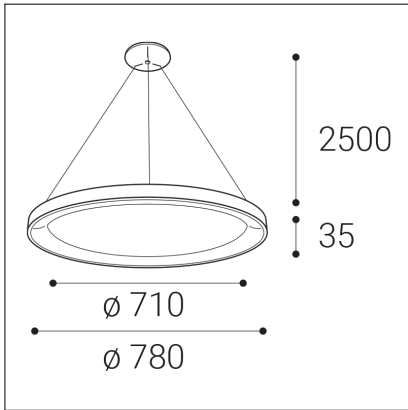

BELLA SLIM 78 P-Z, G

Code:	3271977D
Color:	GOLD / 1036
Material:	ALUMINIUM/PMMA
Power:	60W
Color temperature:	2700K/3000K/4000K
Lumen output:	4200lm
Efficacy:	70lm/W
Color rendering index:	90+
SDCM:	< 3
Light beam angle:	160°
Light Source:	LED
Dimmable:	DALI/PUSH
LED lifetime:	L80B20 50.000h
Driver:	1400 mA
Voltage / Frequency:	220-240V AC, 50-60Hz
Dimensions luminaire:	d780x35 mm
Product weight kg:	2.6
Length suspension:	2500 mm
Package dimensions:	820x820x95 mm