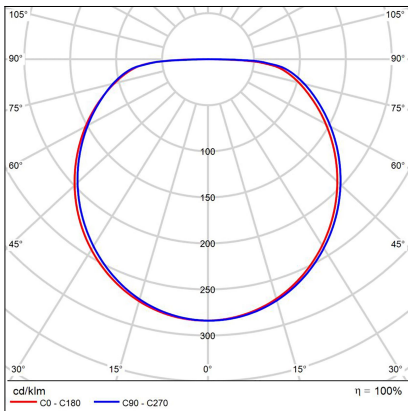

BELLA SLIM 78 P-Z, G

Code:	3271977D
Color:	GOLD / 1036
Material:	ALUMINIUM/PMMA
Power:	60W
Color temperature:	2700K/3000K/4000K
Lumen output:	4200lm
Efficacy:	70lm/W
Color rendering index:	90+
SDCM:	< 3
Light beam angle:	160°
Light Source:	LED
Dimmable:	DALI/PUSH
LED lifetime:	L80B20 50.000h
Driver:	1400 mA
Voltage / Frequency:	220-240V AC, 50-60Hz
Dimensions luminaire:	d780x35 mm
Product weight kg:	2.6
Length suspension:	2500 mm
Package dimensions:	820x820x95 mm