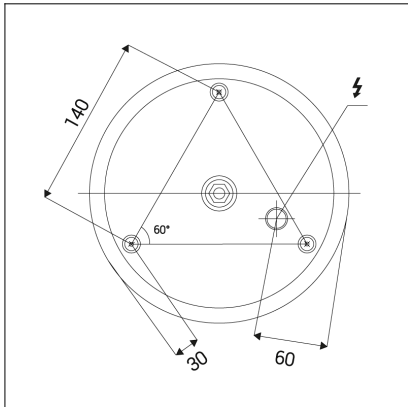

BELLA SLIM 78 P-Z, G

Code:	3271977D
Color:	GOLD / 1036
Material:	ALUMINIUM/PMMA
Power:	60W
Color temperature:	2700K/3000K/4000K
Lumen output:	4200lm
Efficacy:	70lm/W
Color rendering index:	90+
SDCM:	< 3
Light beam angle:	160°
Light Source:	LED
Dimmable:	DALI/PUSH
LED lifetime:	L80B20 50.000h
Driver:	1400 mA
Voltage / Frequency:	220-240V AC, 50-60Hz
Dimensions luminaire:	d780x35 mm
Product weight kg:	2.6
Length suspension:	2500 mm
Package dimensions:	820x820x95 mm