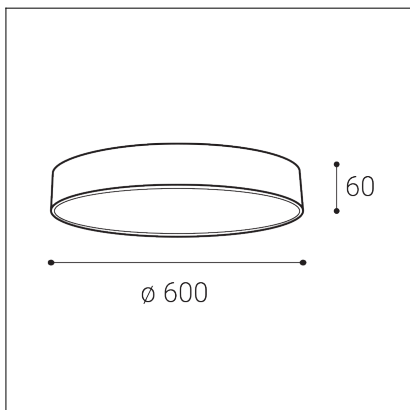

MONO SLIM 60, W

Code: 1274371
Color: WHITE / 9003
Material: METAL/PMMA
Power: 60W
Color temperature: 2700K/3000K/4000K
Lumen output: 4200lm
Efficacy: 70lm/W
Color rendering index: 90+
SDCM: < 3
Light beam angle: 160°
Light Source: LED
Dimmable: ON/OFF
LED lifetime: L80B20 50.000h
Driver: 2x 750 mA
Voltage / Frequency: 220-240V AC, 50-60Hz
Dimensions luminaire: d600x60 mm
Product weight kg: 3
Packing carton: 1
Package dimensions: 640x640x85 mm