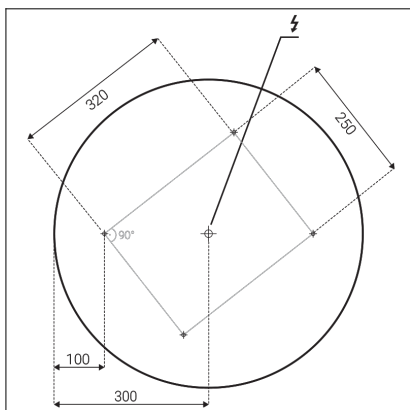

MONO SLIM 60, W

Code: 1274371
Color: WHITE / 9003
Material: METAL/PMMA
Power: 60W
Color temperature: 2700K/3000K/4000K
Lumen output: 4200lm
Efficacy: 70lm/W
Color rendering index: 90+
SDCM: < 3
Light beam angle: 160°
Light Source: LED
Dimmable: ON/OFF
LED lifetime: L80B20 50.000h
Driver: 2x 750 mA
Voltage / Frequency: 220-240V AC, 50-60Hz
Dimensions luminaire: d600x60 mm
Product weight kg: 3
Packing carton: 1
Package dimensions: 640x640x85 mm