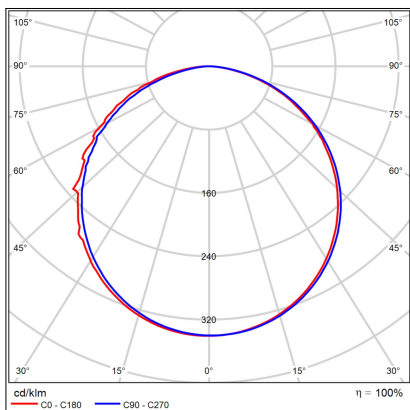

MONO SLIM 60, W

Code: 1274371
Color: WHITE / 9003
Material: METAL/PMMA
Power: 60W
Color temperature: 2700K/3000K/4000K
Lumen output: 4200lm
Efficacy: 70lm/W
Color rendering index: 90+
SDCM: < 3
Light beam angle: 160°
Light Source: LED
Dimmable: ON/OFF
LED lifetime: L80B20 50.000h
Driver: 2x 750 mA
Voltage / Frequency: 220-240V AC, 50-60Hz
Dimensions luminaire: d600x60 mm
Product weight kg: 3
Packing carton: 1
Package dimensions: 640x640x85 mm