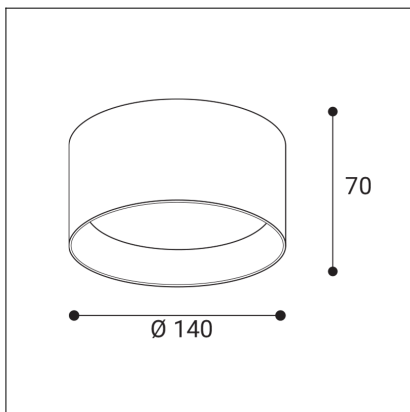

# ZETA ON M, N

<b>Code:</b>	1480356D
<b>Color:</b>	NICKEL / 7032
<b>Material:</b>	ALUMINIUM/PMMA
<b>Power:</b>	15W
<b>Color temperature:</b>	3000K/3500K/4000K
<b>Lumen output:</b>	1350lm
<b>Efficacy:</b>	90lm/W
<b>Color rendering index:</b>	90+
<b>SDCM:</b>	< 3
<b>Light beam angle:</b>	90°
<b>Light Source:</b>	LED
<b>Dimmable:</b>	DALI/PUSH
<b>LED lifetime:</b>	L80B20 50.000h
<b>Driver:</b>	350 mA
<b>Voltage / Frequency:</b>	220-240V AC, 50-60Hz
<b>Dimensions luminaire:</b>	d140x70 mm
<b>Product weight kg:</b>	0.7
<b>Package dimensions:</b>	150x150x90 mm
<b>Remark:</b>	wall mountable - yes