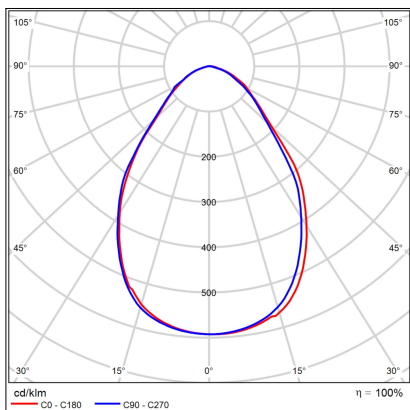

# ZETA ON M, N

<b>Code:</b>	1480356D
<b>Color:</b>	NICKEL / 7032
<b>Material:</b>	ALUMINIUM/PMMA
<b>Power:</b>	15W
<b>Color temperature:</b>	3000K/3500K/4000K
<b>Lumen output:</b>	1350lm
<b>Efficacy:</b>	90lm/W
<b>Color rendering index:</b>	90+
<b>SDCM:</b>	< 3
<b>Light beam angle:</b>	90°
<b>Light Source:</b>	LED
<b>Dimmable:</b>	DALI/PUSH
<b>LED lifetime:</b>	L80B20 50.000h
<b>Driver:</b>	350 mA
<b>Voltage / Frequency:</b>	220-240V AC, 50-60Hz
<b>Dimensions luminaire:</b>	d140x70 mm
<b>Product weight kg:</b>	0.7
<b>Package dimensions:</b>	150x150x90 mm
<b>Remark:</b>	wall mountable - yes