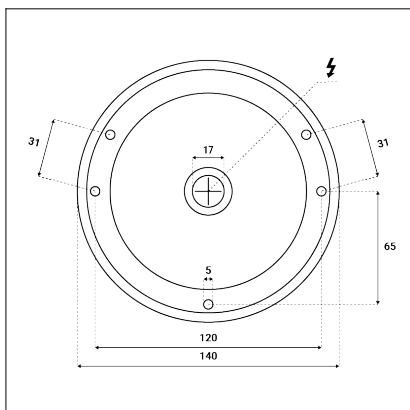

# ZETA ON M, N

<b>Code:</b>	1480356D
<b>Color:</b>	NICKEL / 7032
<b>Material:</b>	ALUMINIUM/PMMA
<b>Power:</b>	15W
<b>Color temperature:</b>	3000K/3500K/4000K
<b>Lumen output:</b>	1350lm
<b>Efficacy:</b>	90lm/W
<b>Color rendering index:</b>	90+
<b>SDCM:</b>	< 3
<b>Light beam angle:</b>	90°
<b>Light Source:</b>	LED
<b>Dimmable:</b>	DALI/PUSH
<b>LED lifetime:</b>	L80B20 50.000h
<b>Driver:</b>	350 mA
<b>Voltage / Frequency:</b>	220-240V AC, 50-60Hz
<b>Dimensions luminaire:</b>	d140x70 mm
<b>Product weight kg:</b>	0.7
<b>Package dimensions:</b>	150x150x90 mm
<b>Remark:</b>	wall mountable - yes