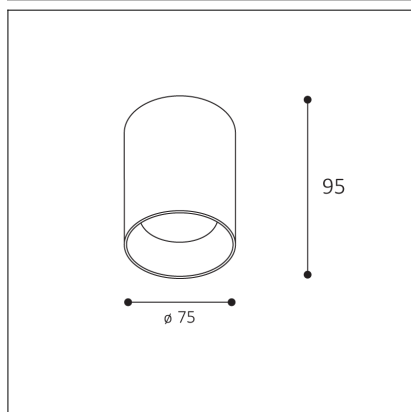

TINY II M, N

Code: 1480456
Color: NICKEL / 7032
Material: ALUMINIUM/PMMA
Power: 8W
Color temperature: 3000K/3500K/4000K
Lumen output: 720lm
Efficacy: 90lm/W
Color rendering index: 90+
SDCM: < 3
Light beam angle: 38°
Light Source: LED
Dimmable: ON/OFF
LED lifetime: L80 B20 50.000h
Driver: 200 mA
Voltage / Frequency: 220-240V AC, 50-60Hz
Dimensions luminaire: d75x95 mm
Product weight kg: 0.4
Packing carton: 30
Package dimensions: 80x80x115 mm
Remark: wall mountable - yes