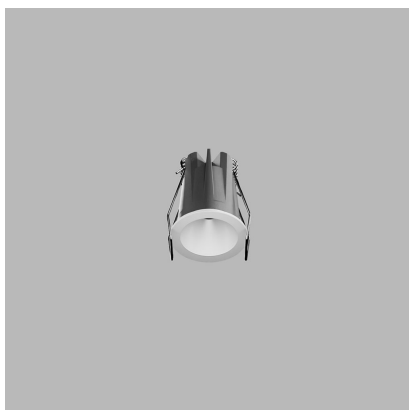

NINO S, W

Code:	2561051
Color:	WHITE / 9003
Material:	ALUMINIUM/PC
Power:	5W
Color temperature:	3000K/3500K/4000K
Lumen output:	350lm
Efficacy:	70lm/W
Color rendering index:	90+
SDCM:	< 3
Light beam angle:	36°
Unified Glare Rating:	< 19
Light Source:	LED
Dimmable:	ON/OFF
LED lifetime:	L80B20 50.000h
Driver:	120 mA
Voltage / Frequency:	220-240V AC, 50-60Hz
Dimensions luminaire:	d60x68 mm
Product weight kg:	0.15
Packing carton:	60
Package dimensions:	105x90x70 mm