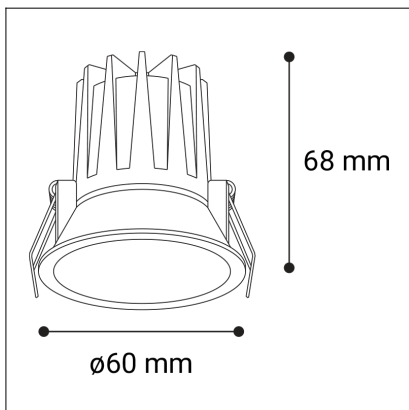

NINO S, W

Code:	2561051
Color:	WHITE / 9003
Material:	ALUMINIUM/PC
Power:	5W
Color temperature:	3000K/3500K/4000K
Lumen output:	350lm
Efficacy:	70lm/W
Color rendering index:	90+
SDCM:	< 3
Light beam angle:	36°
Unified Glare Rating:	< 19
Light Source:	LED
Dimmable:	ON/OFF
LED lifetime:	L80B20 50.000h
Driver:	120 mA
Voltage / Frequency:	220-240V AC, 50-60Hz
Dimensions luminaire:	d60x68 mm
Product weight kg:	0.15
Packing carton:	60
Package dimensions:	105x90x70 mm