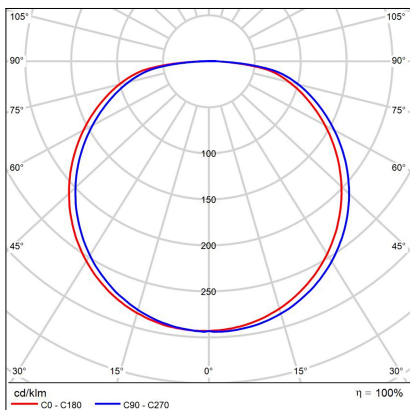

BELLA SLIM 48 P-Z, B

Code:	3271873D
Color:	BLACK / 9017
Material:	ALUMINIUM/PMMA
Power:	38W
Color temperature:	2700K/3000K/4000K
Lumen output:	2660lm
Efficacy:	70lm/W
Color rendering index:	90+
SDCM:	< 3
Light beam angle:	160°
Light Source:	LED
Dimmable:	DALI/PUSH
LED lifetime:	L80B20 50.000h
Driver:	950 mA
Voltage / Frequency:	220-240V AC, 50-60Hz
Dimensions luminaire:	d480x35 mm
Product weight kg:	1.7
Length suspension:	2500 mm
Package dimensions:	520x520x95 mm