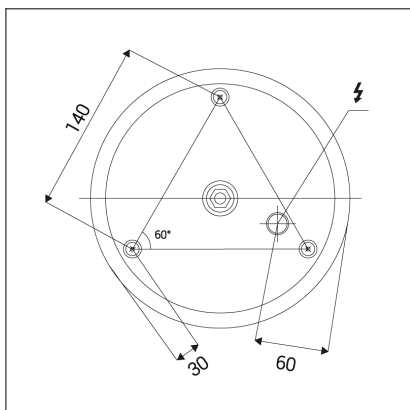

BELLA SLIM 48 P-Z, B

Code:	3271873D
Color:	BLACK / 9017
Material:	ALUMINIUM/PMMA
Power:	38W
Color temperature:	2700K/3000K/4000K
Lumen output:	2660lm
Efficacy:	70lm/W
Color rendering index:	90+
SDCM:	< 3
Light beam angle:	160°
Light Source:	LED
Dimmable:	DALI/PUSH
LED lifetime:	L80B20 50.000h
Driver:	950 mA
Voltage / Frequency:	220-240V AC, 50-60Hz
Dimensions luminaire:	d480x35 mm
Product weight kg:	1.7
Length suspension:	2500 mm
Package dimensions:	520x520x95 mm