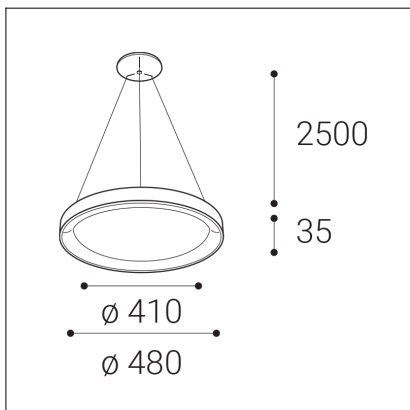

BELLA SLIM 48 P-Z, B

Code:	3271873D
Color:	BLACK / 9017
Material:	ALUMINIUM/PMMA
Power:	38W
Color temperature:	2700K/3000K/4000K
Lumen output:	2660lm
Efficacy:	70lm/W
Color rendering index:	90+
SDCM:	< 3
Light beam angle:	160°
Light Source:	LED
Dimmable:	DALI/PUSH
LED lifetime:	L80B20 50.000h
Driver:	950 mA
Voltage / Frequency:	220-240V AC, 50-60Hz
Dimensions luminaire:	d480x35 mm
Product weight kg:	1.7
Length suspension:	2500 mm
Package dimensions:	520x520x95 mm