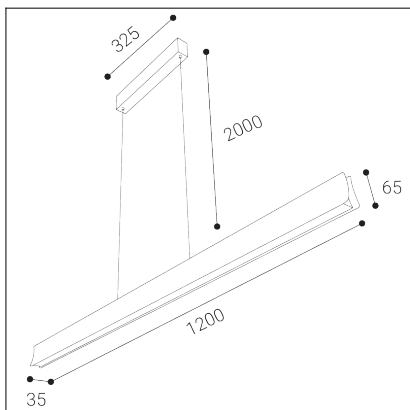

HELA P/N-Z, W

Code:	3580131DT
Color:	WHITE / 9003
Material:	METAL/PMMA
Power:	39W
Color temperature:	3000K
Lumen output:	3120lm
Efficacy:	80lm/W
Color rendering index:	90+
SDCM:	< 3
Light beam angle:	120°
Light Source:	LED
Dimmable:	TRIAC
LED lifetime:	L80B20 50.000h
Driver:	1000 mA
Voltage / Frequency:	220-240V AC, 50-60Hz
Dimensions luminaire:	1200x36x65 mm
Product weight kg:	2.2
Packing carton:	4
Length suspension:	2000 mm
Package dimensions:	1260x110x110 mm