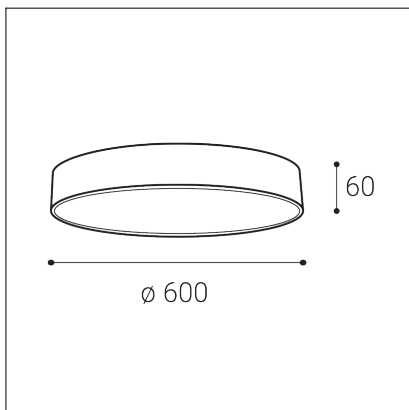

MONO SLIM 60, B

Code: 1274373D
Color: BLACK / 9017
Material: METAL/PMMA
Power: 60W
Color temperature: 2700K/3000K/4000K
Lumen output: 4200lm
Efficacy: 70lm/W
Color rendering index: 90+
SDCM: < 3
Light beam angle: 160°
Light Source: LED
Dimmable: DALI/PUSH
LED lifetime: L80B20 50.000h
Driver: 2x 750 mA
Voltage / Frequency: 220-240V AC, 50-60Hz
Dimensions luminaire: d600x60 mm
Product weight kg: 3
Packing carton: 1
Package dimensions: 640x640x85 mm