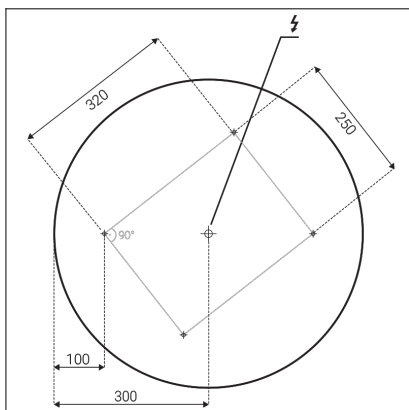

MONO SLIM 60, B

Code: 1274373D
Color: BLACK / 9017
Material: METAL/PMMA
Power: 60W
Color temperature: 2700K/3000K/4000K
Lumen output: 4200lm
Efficacy: 70lm/W
Color rendering index: 90+
SDCM: < 3
Light beam angle: 160°
Light Source: LED
Dimmable: DALI/PUSH
LED lifetime: L80B20 50.000h
Driver: 2x 750 mA
Voltage / Frequency: 220-240V AC, 50-60Hz
Dimensions luminaire: d600x60 mm
Product weight kg: 3
Packing carton: 1
Package dimensions: 640x640x85 mm