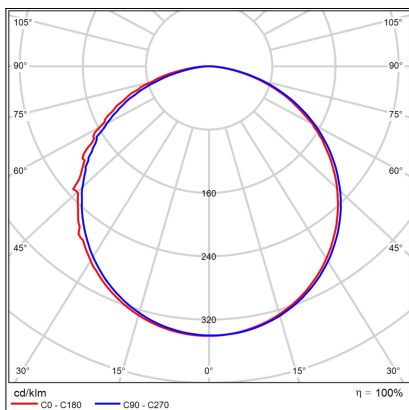

MONO SLIM 60, B

Code: 1274373D
Color: BLACK / 9017
Material: METAL/PMMA
Power: 60W
Color temperature: 2700K/3000K/4000K
Lumen output: 4200lm
Efficacy: 70lm/W
Color rendering index: 90+
SDCM: < 3
Light beam angle: 160°
Light Source: LED
Dimmable: DALI/PUSH
LED lifetime: L80B20 50.000h
Driver: 2x 750 mA
Voltage / Frequency: 220-240V AC, 50-60Hz
Dimensions luminaire: d600x60 mm
Product weight kg: 3
Packing carton: 1
Package dimensions: 640x640x85 mm