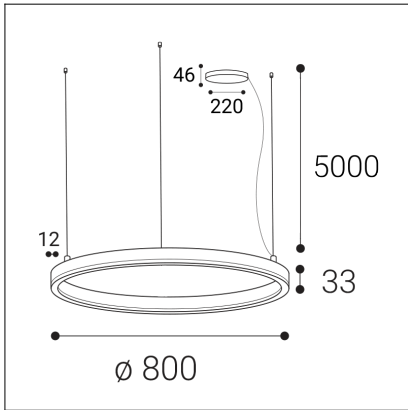

CIRCLE 80 P-Z/ST, G

Code:	3276277D
Color:	GOLD / 1036
Material:	ALUMINIUM/PMMA
Power:	62W
Color temperature:	2700K/3000K/4000K
Lumen output:	5540lm
Efficacy:	89lm/W
Color rendering index:	90+
SDCM:	< 3
Light beam angle:	160°
Light Source:	LED
Dimmable:	DALI/PUSH
LED lifetime:	L80B20 50.000h
Driver:	1400 mA
Voltage / Frequency:	220-240V AC, 50-60Hz
Dimensions luminaire:	d800x33 mm
Product weight kg:	2.2
Packing carton:	1
Length suspension:	5000 mm
Package dimensions:	875x875x115 mm