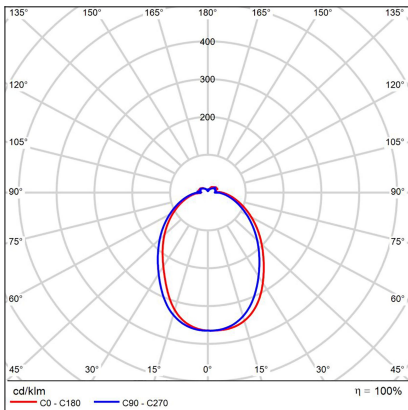

CIRCLE 80 P-Z/ST, G

Code:	3276277D
Color:	GOLD / 1036
Material:	ALUMINIUM/PMMA
Power:	62W
Color temperature:	2700K/3000K/4000K
Lumen output:	5540lm
Efficacy:	89lm/W
Color rendering index:	90+
SDCM:	< 3
Light beam angle:	160°
Light Source:	LED
Dimmable:	DALI/PUSH
LED lifetime:	L80B20 50.000h
Driver:	1400 mA
Voltage / Frequency:	220-240V AC, 50-60Hz
Dimensions luminaire:	d800x33 mm
Product weight kg:	2.2
Packing carton:	1
Length suspension:	5000 mm
Package dimensions:	875x875x115 mm