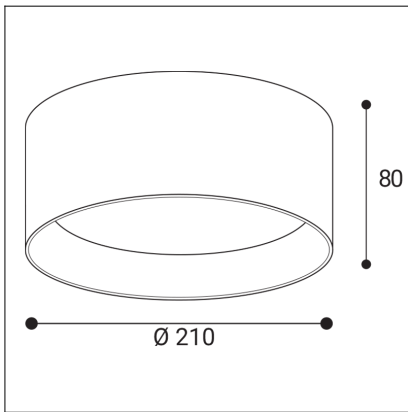

# ZETA ON XL, N

<b>Code:</b>	1481556DT
<b>Color:</b>	NICKEL / 7032
<b>Material:</b>	ALUMINIUM/PMMA
<b>Power:</b>	20-25W
<b>Color temperature:</b>	3000K/3500K/4000K
<b>Lumen output:</b>	1800-2250lm
<b>Efficacy:</b>	90lm/W
<b>Color rendering index:</b>	90+
<b>SDCM:</b>	< 3
<b>Light beam angle:</b>	90°
<b>Light Source:</b>	LED
<b>Dimmable:</b>	TRIAC
<b>LED lifetime:</b>	L80B20 50.000h
<b>Driver:</b>	500-600 mA
<b>Voltage / Frequency:</b>	220-240V AC, 50-60Hz
<b>Dimensions luminaire:</b>	d210x80 mm
<b>Product weight kg:</b>	1.1
<b>Packing carton:</b>	20
<b>Package dimensions:</b>	220x220x110 mm
<b>Remark:</b>	wall mountable - yes / switching driver 20-23-25W