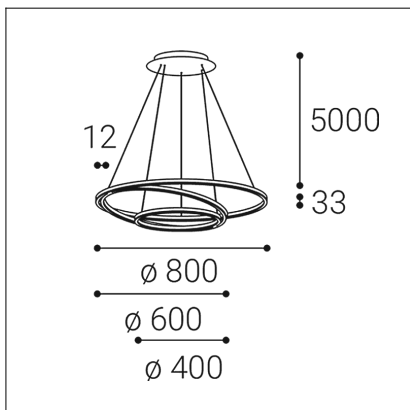

CIRCLE 3 P-Z, B

Code:	3271173DT
Color:	BLACK / 9017
Material:	ALUMINIUM/PMMA
Power:	136W
Color temperature:	2700K/3000K/4000K
Lumen output:	12104lm
Efficacy:	89lm/W
Color rendering index:	90+
SDCM:	< 3
Light beam angle:	160°
Light Source:	LED
Dimmable:	TRIAC
LED lifetime:	L80B20 50.000h
Driver:	3x 750 + 1050 mA
Voltage / Frequency:	220-240V AC, 50-60Hz
Dimensions luminaire:	d800x33 mm
Product weight kg:	4.5
Packing carton:	1
Length suspension:	5000 mm
Package dimensions:	865x875x105 mm