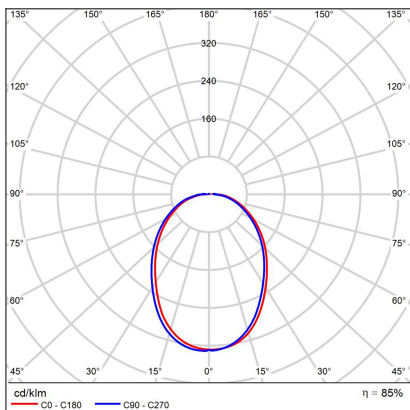

CIRCLE 3 P-Z, B

Code:	3271173DT
Color:	BLACK / 9017
Material:	ALUMINIUM/PMMA
Power:	136W
Color temperature:	2700K/3000K/4000K
Lumen output:	12104lm
Efficacy:	89lm/W
Color rendering index:	90+
SDCM:	< 3
Light beam angle:	160°
Light Source:	LED
Dimmable:	TRIAC
LED lifetime:	L80B20 50.000h
Driver:	3x 750 + 1050 mA
Voltage / Frequency:	220-240V AC, 50-60Hz
Dimensions luminaire:	d800x33 mm
Product weight kg:	4.5
Packing carton:	1
Length suspension:	5000 mm
Package dimensions:	865x875x105 mm