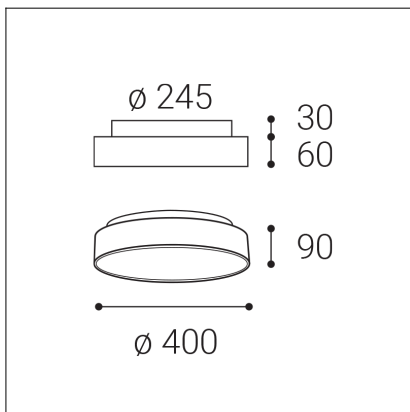

RINGO II 40 P/N, B

Code: 1275573

Color: BLACK / 9017

Material: ALUMINIUM/PC

Power: 32+8W

Color temperature: 2700K/3000K/4000K

Lumen output: 2400+600lm

Efficacy: 75lm/W

Color rendering index: 90+

SDCM: < 3

Light beam angle: 160°

Light Source: LED

Dimmable: ON/OFF

LED lifetime: L80B20 50.000h

Driver: 900 + 200 mA

Voltage / Frequency: 220-240V AC, 50-60Hz

Dimensions luminaire: d400x60 + 30 mm

Product weight kg: 2.4

Package dimensions: 435x435x125 mm

5
year
warranty