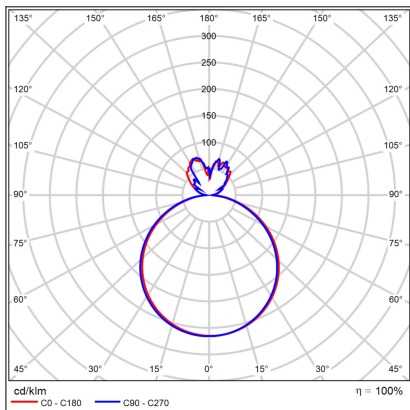

RINGO II 40 P/N, B

Code: 1275573

Color: BLACK / 9017

Material: ALUMINIUM/PC

Power: 32+8W

Color temperature: 2700K/3000K/4000K

Lumen output: 2400+600lm

Efficacy: 75lm/W

Color rendering index: 90+

SDCM: < 3

Light beam angle: 160°

Light Source: LED

Dimmable: ON/OFF

LED lifetime: L80B20 50.000h

Driver: 900 + 200 mA

Voltage / Frequency: 220-240V AC, 50-60Hz

Dimensions luminaire: d400x60 + 30 mm

Product weight kg: 2.4

Package dimensions: 435x435x125 mm

5
year
warranty