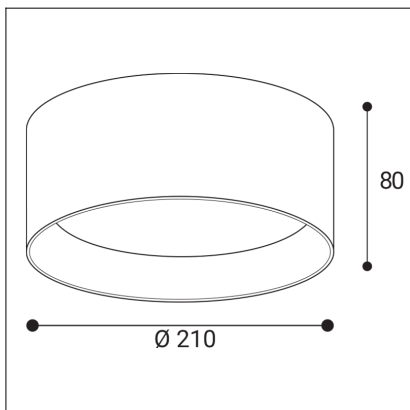

ZETA ON XL, W

Code:	1481551D
Color:	WHITE / 9016
Material:	ALUMINIUM/PMMA
Power:	25W
Color temperature:	3000K/3500K/4000K
Lumen output:	2250lm
Efficacy:	90lm/W
Color rendering index:	90+
SDCM:	< 3
Light beam angle:	90°
Light Source:	LED
Dimmable:	DALI/PUSH
LED lifetime:	L80B20 50.000h
Driver:	600 mA
Voltage / Frequency:	220-240V AC, 50-60Hz
Dimensions luminaire:	d210x80 mm
Product weight kg:	1.1
Package dimensions:	220x220x110 mm
Remark:	wall mountable - yes