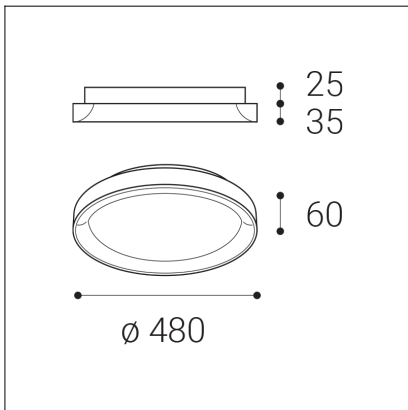

BELLA SLIM 48, G

Code:	1271677DT
Color:	GOLD / 1036
Material:	ALUMINIUM/PMMA
Power:	38W
Color temperature:	2700K/3000K/4000K
Lumen output:	2660lm
Efficacy:	70lm/W
Color rendering index:	90+
SDCM:	< 3
Light beam angle:	160°
Light Source:	LED
Dimmable:	TRIAC
LED lifetime:	L80B20 50.000h
Driver:	950 mA
Voltage / Frequency:	220-240V AC, 50-60Hz
Dimensions luminaire:	d480x60 mm
Product weight kg:	2.4
Package dimensions:	520x520x85 mm
Remark:	wall mountable - yes