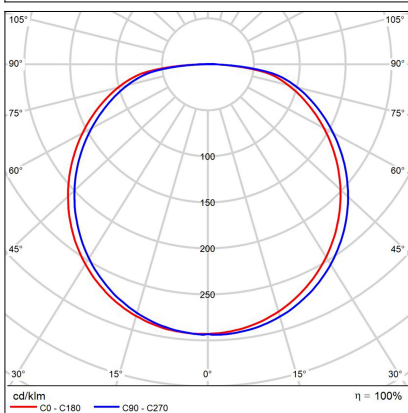

BELLA SLIM 48, G

Code:	1271677DT
Color:	GOLD / 1036
Material:	ALUMINIUM/PMMA
Power:	38W
Color temperature:	2700K/3000K/4000K
Lumen output:	2660lm
Efficacy:	70lm/W
Color rendering index:	90+
SDCM:	< 3
Light beam angle:	160°
Light Source:	LED
Dimmable:	TRIAC
LED lifetime:	L80B20 50.000h
Driver:	950 mA
Voltage / Frequency:	220-240V AC, 50-60Hz
Dimensions luminaire:	d480x60 mm
Product weight kg:	2.4
Package dimensions:	520x520x85 mm
Remark:	wall mountable - yes