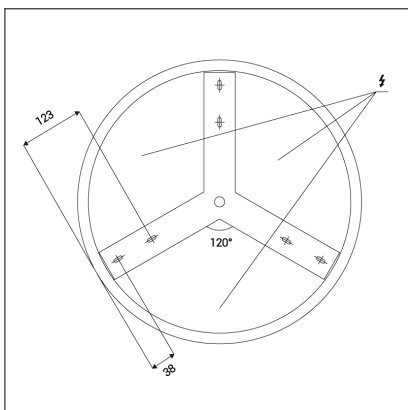

BELLA SLIM 48, G

Code:	1271677DT
Color:	GOLD / 1036
Material:	ALUMINIUM/PMMA
Power:	38W
Color temperature:	2700K/3000K/4000K
Lumen output:	2660lm
Efficacy:	70lm/W
Color rendering index:	90+
SDCM:	< 3
Light beam angle:	160°
Light Source:	LED
Dimmable:	TRIAC
LED lifetime:	L80B20 50.000h
Driver:	950 mA
Voltage / Frequency:	220-240V AC, 50-60Hz
Dimensions luminaire:	d480x60 mm
Product weight kg:	2.4
Package dimensions:	520x520x85 mm
Remark:	wall mountable - yes