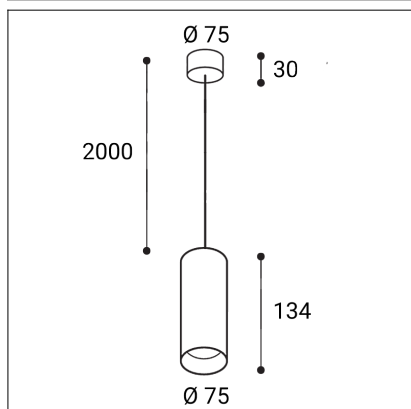

# TINY II L Z, N

<b>Code:</b>	3480556
<b>Color:</b>	NICKEL / 7032
<b>Material:</b>	ALUMINIUM/PMMA
<b>Power:</b>	8W
<b>Color temperature:</b>	3000K/3500K/4000K
<b>Lumen output:</b>	720lm
<b>Efficacy:</b>	90lm/W
<b>Color rendering index:</b>	90+
<b>SDCM:</b>	< 3
<b>Light beam angle:</b>	38°
<b>Light Source:</b>	LED
<b>Dimmable:</b>	ON/OFF
<b>LED lifetime:</b>	L80 B20 50.000h
<b>Driver:</b>	200 mA
<b>Voltage / Frequency:</b>	220-240V AC, 50-60Hz
<b>Dimensions luminaire:</b>	d75x134 mm
<b>Product weight kg:</b>	0.6
<b>Length suspension:</b>	2000 mm
<b>Package dimensions:</b>	80x80x115+140x120x70 mm