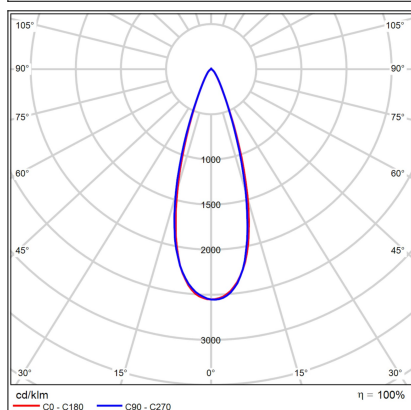

# TINY II L Z, N

<b>Code:</b>	3480556
<b>Color:</b>	NICKEL / 7032
<b>Material:</b>	ALUMINIUM/PMMA
<b>Power:</b>	8W
<b>Color temperature:</b>	3000K/3500K/4000K
<b>Lumen output:</b>	720lm
<b>Efficacy:</b>	90lm/W
<b>Color rendering index:</b>	90+
<b>SDCM:</b>	< 3
<b>Light beam angle:</b>	38°
<b>Light Source:</b>	LED
<b>Dimmable:</b>	ON/OFF
<b>LED lifetime:</b>	L80 B20 50.000h
<b>Driver:</b>	200 mA
<b>Voltage / Frequency:</b>	220-240V AC, 50-60Hz
<b>Dimensions luminaire:</b>	d75x134 mm
<b>Product weight kg:</b>	0.6
<b>Length suspension:</b>	2000 mm
<b>Package dimensions:</b>	80x80x115+140x120x70 mm