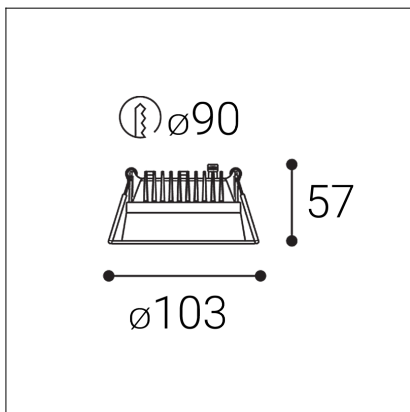

ZETA II XS, B

Code:	2550173D
Color:	BLACK / 9005
Material:	ALUMINIUM/PMMA
Power:	10W
Color temperature:	2700K/3000K/4000K
Lumen output:	1100lm
Efficacy:	110lm/W
Color rendering index:	90+
SDCM:	< 3
Light beam angle:	90°
Unified Glare Rating:	< 19
Light Source:	LED
Dimmable:	DALI/PUSH
LED lifetime:	L80B20 50.000h
Driver:	250 mA
Voltage / Frequency:	220-240V AC, 50-60Hz
Max. units per circuit output:	B10:46, B13:60, B16:74, B20:92, C10:66, C13:85, C16:105, C20:138
Dimensions luminaire:	d103x57 mm
Product weight kg:	0.4
Packing carton:	1
Package dimensions:	180x130x80 mm
Remark:	loop-in/loop-out