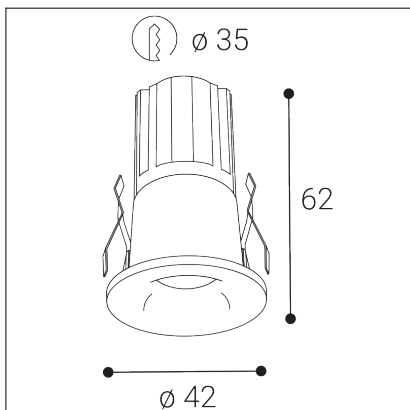

SPOT MINI C, B

Code:	2050423D
Color:	BLACK / 9005
Material:	ALUMINIUM/PMMA
Power:	7W
Color temperature:	2700K
Lumen output:	490lm
Efficacy:	70lm/W
Color rendering index:	90+
SDCM:	< 3
Light beam angle:	30°
Light Source:	LED
Dimmable:	DALI/PUSH
LED lifetime:	L80B20 50.000h
Driver:	150 mA
Voltage / Frequency:	220-240V AC, 50-60Hz
Dimensions luminaire:	d42x62 mm
Package dimensions:	100x100x130 mm