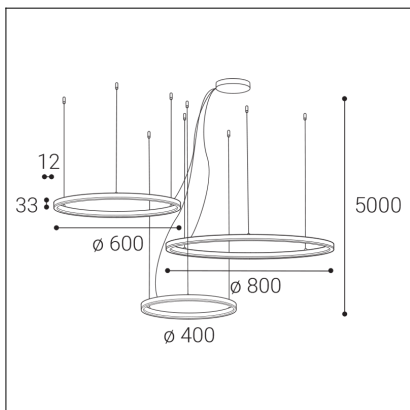

CIRCLE SET 3 P-Z, G

Code:	3274777D
Color:	GOLD / 1036
Material:	ALUMINIUM/PMMA
Power:	136W
Color temperature:	2700K/3000K/4000K
Lumen output:	12100lm
Efficacy:	89lm/W
Color rendering index:	90+
SDCM:	< 3
Light beam angle:	160°
Light Source:	LED
Dimmable:	DALI/PUSH
LED lifetime:	L80B20 50.000h
Driver:	700 + 1000 + 1400 mA
Voltage / Frequency:	220-240V AC, 50-60Hz
Dimensions luminaire:	d400+d600+d800x33 mm
Product weight kg:	4.8
Packing carton:	1
Length suspension:	5000 mm
Package dimensions:	870x870x115 mm