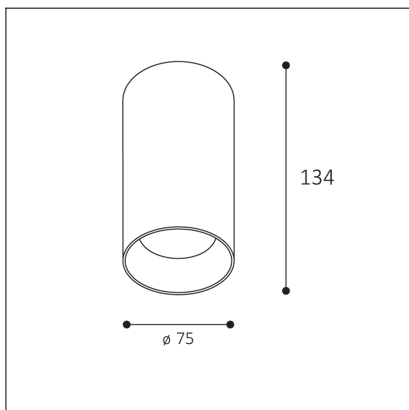

TINY II L, G

Code: 1480557
Color: GOLD / 1036
Material: ALUMINIUM/PMMA
Power: 8W
Color temperature: 3000K/3500K/4000K
Lumen output: 720lm
Efficacy: 90lm/W
Color rendering index: 90+
SDCM: < 3
Light beam angle: 38°
Light Source: LED
Dimmable: ON/OFF
LED lifetime: L80 B20 50.000h
Driver: 200 mA
Voltage / Frequency: 220-240V AC, 50-60Hz
Dimensions luminaire: d75x134 mm
Product weight kg: 0.5
Packing carton: 30
Package dimensions: 80x80x115 mm
Remark: wall mountable - yes