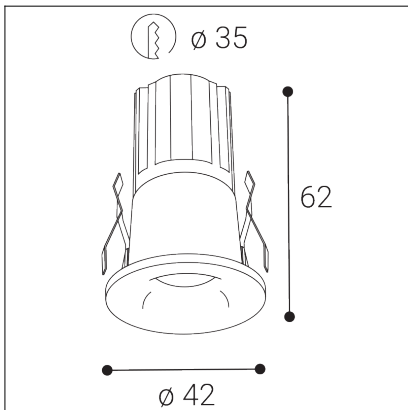

# SPOT MINI C, B

<b>Code:</b> 2050423DT
<b>Color:</b> BLACK / 9005
<b>Material:</b> ALUMINIUM/PMMA
<b>Power:</b> 7W
<b>Color temperature:</b> 2700K
<b>Lumen output:</b> 490lm
<b>Efficacy:</b> 70lm/W
<b>Color rendering index:</b> 90+
<b>SDCM:</b> < 3
<b>Light beam angle:</b> 30°
<b>Light Source:</b> LED
<b>Dimmable:</b> TRIAC
<b>LED lifetime:</b> L80B20 50.000h
<b>Driver:</b> 150 mA
<b>Voltage / Frequency:</b> 220-240V AC, 50-60Hz
<b>Dimensions luminaire:</b> d42x62 mm
<b>Package dimensions:</b> 100x100x130 mm