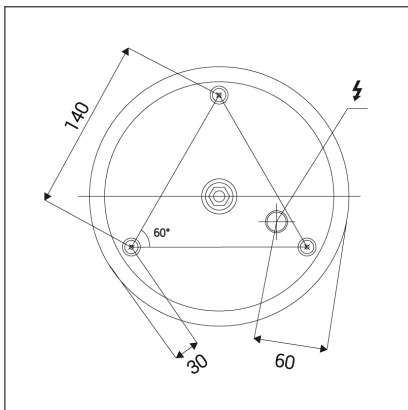

BELLA SLIM 48 P-Z, CF

Code:	3271878DT
Color:	COFFEE / 8025
Material:	ALUMINIUM/PMMA
Power:	38W
Color temperature:	2700K/3000K/4000K
Lumen output:	2660lm
Efficacy:	70lm/W
Color rendering index:	90+
SDCM:	< 3
Light beam angle:	160°
Light Source:	LED
Dimmable:	TRIAC
LED lifetime:	L80B20 50.000h
Driver:	950 mA
Voltage / Frequency:	220-240V AC, 50-60Hz
Dimensions luminaire:	d480x35 mm
Product weight kg:	1.7
Length suspension:	2500 mm
Package dimensions:	520x520x95 mm