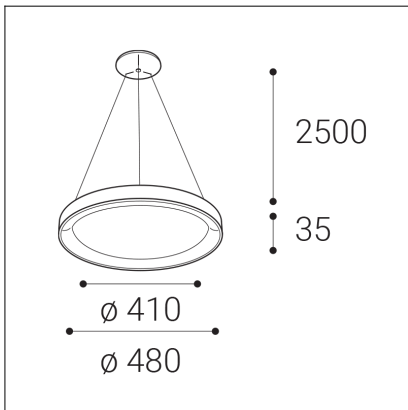

BELLA SLIM 48 P-Z, CF

Code:	3271878DT
Color:	COFFEE / 8025
Material:	ALUMINIUM/PMMA
Power:	38W
Color temperature:	2700K/3000K/4000K
Lumen output:	2660lm
Efficacy:	70lm/W
Color rendering index:	90+
SDCM:	< 3
Light beam angle:	160°
Light Source:	LED
Dimmable:	TRIAC
LED lifetime:	L80B20 50.000h
Driver:	950 mA
Voltage / Frequency:	220-240V AC, 50-60Hz
Dimensions luminaire:	d480x35 mm
Product weight kg:	1.7
Length suspension:	2500 mm
Package dimensions:	520x520x95 mm