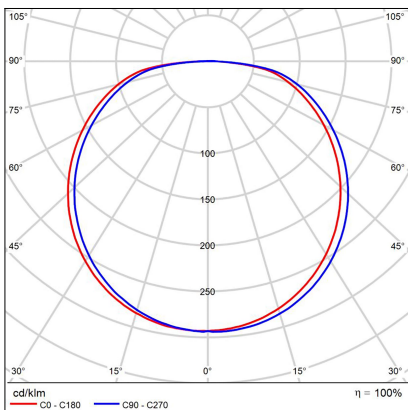

BELLA SLIM 48 P-Z, CF

Code:	3271878DT
Color:	COFFEE / 8025
Material:	ALUMINIUM/PMMA
Power:	38W
Color temperature:	2700K/3000K/4000K
Lumen output:	2660lm
Efficacy:	70lm/W
Color rendering index:	90+
SDCM:	< 3
Light beam angle:	160°
Light Source:	LED
Dimmable:	TRIAC
LED lifetime:	L80B20 50.000h
Driver:	950 mA
Voltage / Frequency:	220-240V AC, 50-60Hz
Dimensions luminaire:	d480x35 mm
Product weight kg:	1.7
Length suspension:	2500 mm
Package dimensions:	520x520x95 mm