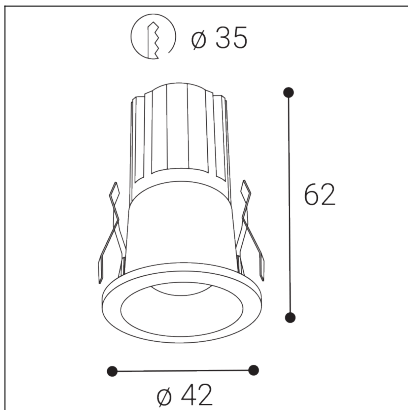

SPOT MINI B, W

Code:	2050351D
Color:	WHITE / 9010
Material:	ALUMINIUM/PMMA
Power:	7W
Color temperature:	3000K/3500K/4000K
Lumen output:	490lm
Efficacy:	70lm/W
Color rendering index:	90+
SDCM:	< 3
Light beam angle:	30°
Light Source:	LED
Dimmable:	DALI/PUSH
LED lifetime:	L80B20 50.000h
Driver:	150 mA
Voltage / Frequency:	220-240V AC, 50-60Hz
Dimensions luminaire:	d42x62 mm
Package dimensions:	100x100x130 mm