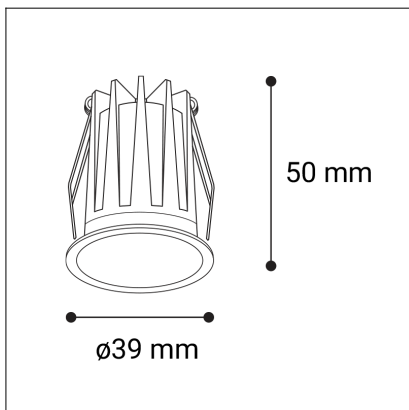

NINO XS, B

Code:	2560973
Color:	BLACK / 9005
Material:	ALUMINIUM/PC
Power:	3W
Color temperature:	2700K/3000K/4000K
Lumen output:	150lm
Efficacy:	50lm/W
Color rendering index:	90+
SDCM:	< 3
Light beam angle:	38°
Unified Glare Rating:	< 19
Light Source:	LED
Dimmable:	ON/OFF
LED lifetime:	L80B20 50.000h
Driver:	300 mA
Voltage / Frequency:	220-240V AC, 50-60Hz
Dimensions luminaire:	d39x50 mm
Product weight kg:	0.15
Packing carton:	80
Package dimensions:	105x65x50 mm