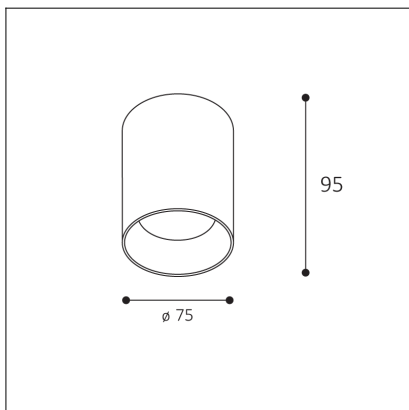

# TINY II M, B

<b>Code:</b>	1480453
<b>Color:</b>	BLACK / 9017
<b>Material:</b>	ALUMINIUM/PMMA
<b>Power:</b>	8W
<b>Color temperature:</b>	3000K/3500K/4000K
<b>Lumen output:</b>	720lm
<b>Efficacy:</b>	90lm/W
<b>Color rendering index:</b>	90+
<b>SDCM:</b>	< 3
<b>Light beam angle:</b>	38°
<b>Light Source:</b>	LED
<b>Dimmable:</b>	ON/OFF
<b>LED lifetime:</b>	L80 B20 50.000h
<b>Driver:</b>	200 mA
<b>Voltage / Frequency:</b>	220-240V AC, 50-60Hz
<b>Dimensions luminaire:</b>	d75x95 mm
<b>Product weight kg:</b>	0.4
<b>Packing carton:</b>	30
<b>Package dimensions:</b>	80x80x115 mm
<b>Remark:</b>	wall mountable - yes