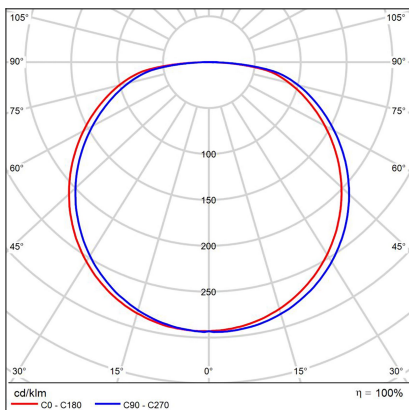

BELLA SLIM 58, CF

Code:	1273178
Color:	COFFEE / 8025
Material:	ALUMINIUM/PMMA
Power:	48W
Color temperature:	2700K/3000K/4000K
Lumen output:	3360lm
Efficacy:	70lm/W
Color rendering index:	90+
SDCM:	< 3
Light beam angle:	160°
Light Source:	LED
Dimmable:	ON/OFF
LED lifetime:	L80B20 50.000h
Driver:	1200 mA
Voltage / Frequency:	220-240V AC, 50-60Hz
Dimensions luminaire:	d580x60 mm
Product weight kg:	3.5
Package dimensions:	620x620x90 mm
Remark:	wall mountable - yes