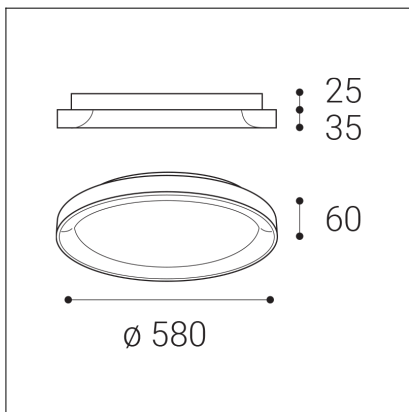

BELLA SLIM 58, CF

Code:	1273178
Color:	COFFEE / 8025
Material:	ALUMINIUM/PMMA
Power:	48W
Color temperature:	2700K/3000K/4000K
Lumen output:	3360lm
Efficacy:	70lm/W
Color rendering index:	90+
SDCM:	< 3
Light beam angle:	160°
Light Source:	LED
Dimmable:	ON/OFF
LED lifetime:	L80B20 50.000h
Driver:	1200 mA
Voltage / Frequency:	220-240V AC, 50-60Hz
Dimensions luminaire:	d580x60 mm
Product weight kg:	3.5
Package dimensions:	620x620x90 mm
Remark:	wall mountable - yes