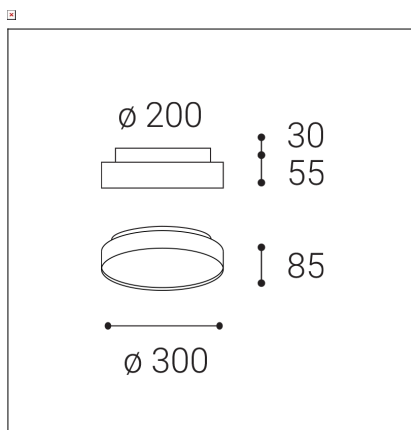

TORO 30 P/N, CF

Code: 1276678D
Color: COFFEE / 8025
Material: ALUMINIUM/PC
Power: 20+5W
Color temperature: 2700K/3000K/4000K
Lumen output: 1500+375lm
Efficacy: 75lm/W
Color rendering index: 90+
SDCM: < 3
Light beam angle: 160°
Light Source: LED
Dimmable: DALI/PUSH
LED lifetime: L80B20 50.000h
Driver: 500 + 150 mA
Voltage / Frequency: 220-240V AC, 50-60Hz
Dimensions luminaire: d300x55 + 30 mm
Product weight kg: 2
Package dimensions: 340x340x110 mm
Remark: wall mountable - yes