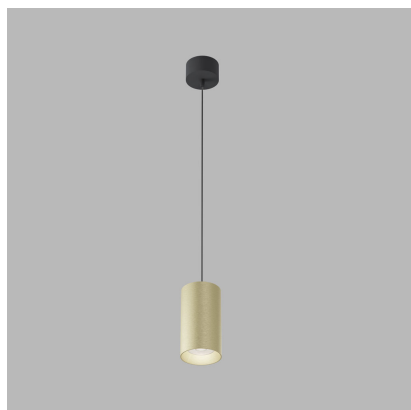

TINY II L Z, G

Code:	3480527D
Color:	GOLD / 1036
Material:	ALUMINIUM/PMMA
Power:	8W
Color temperature:	2700K
Lumen output:	720lm
Efficacy:	90lm/W
Color rendering index:	90+
SDCM:	< 3
Light beam angle:	38°
Light Source:	LED
Dimmable:	DALI/PUSH
LED lifetime:	L80 B20 50.000h
Driver:	200 mA
Voltage / Frequency:	220-240V AC, 50-60Hz
Dimensions luminaire:	d75x134 mm
Product weight kg:	0.6
Length suspension:	2000 mm
Package dimensions:	80x80x115+140x120x70 mm