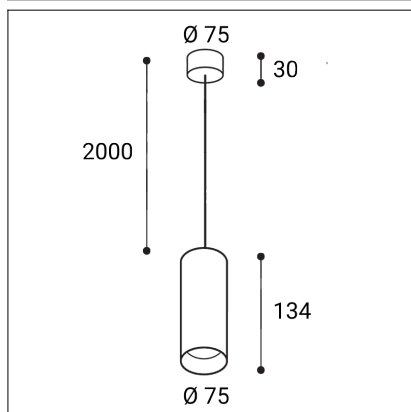

TINY II L Z, G

Code:	3480527D
Color:	GOLD / 1036
Material:	ALUMINIUM/PMMA
Power:	8W
Color temperature:	2700K
Lumen output:	720lm
Efficacy:	90lm/W
Color rendering index:	90+
SDCM:	< 3
Light beam angle:	38°
Light Source:	LED
Dimmable:	DALI/PUSH
LED lifetime:	L80 B20 50.000h
Driver:	200 mA
Voltage / Frequency:	220-240V AC, 50-60Hz
Dimensions luminaire:	d75x134 mm
Product weight kg:	0.6
Length suspension:	2000 mm
Package dimensions:	80x80x115+140x120x70 mm