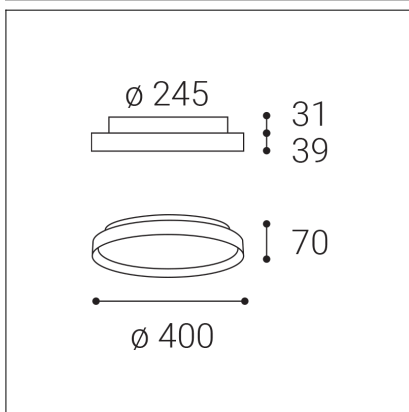

MOON 40, N

| | |
|-------------------------------|----------------------|
| Code: | 1274876D |
| Color: | NICKEL / 7032 |
| Material: | METAL/PMMA |
| Power: | 36W (30+6) |
| Color temperature: | 2700K/3000K/4000K |
| Lumen output: | 2100+420lm |
| Efficacy: | 70lm/W |
| Color rendering index: | 90+ |
| SDCM: | < 3 |
| Light beam angle: | 160° |
| Light Source: | LED |
| Dimmable: | DALI/PUSH |
| LED lifetime: | L80B20 50.000h |
| Driver: | 750 + 150 mA |
| Voltage / Frequency: | 220-240V AC, 50-60Hz |
| Dimensions luminaire: | d400x70 mm |
| Product weight kg: | 2.9 |
| Package dimensions: | 460x460x95 mm |
| Remark: | wall mountable - yes |