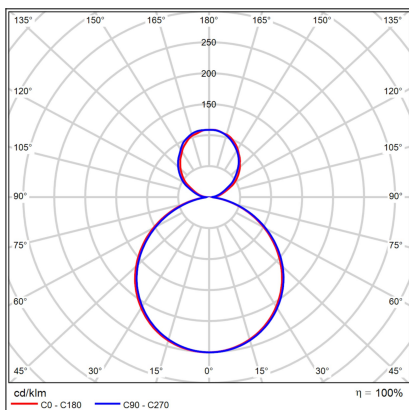

MOON 40, N

| | |
|-------------------------------|----------------------|
| Code: | 1274876D |
| Color: | NICKEL / 7032 |
| Material: | METAL/PMMA |
| Power: | 36W (30+6) |
| Color temperature: | 2700K/3000K/4000K |
| Lumen output: | 2100+420lm |
| Efficacy: | 70lm/W |
| Color rendering index: | 90+ |
| SDCM: | < 3 |
| Light beam angle: | 160° |
| Light Source: | LED |
| Dimmable: | DALI/PUSH |
| LED lifetime: | L80B20 50.000h |
| Driver: | 750 + 150 mA |
| Voltage / Frequency: | 220-240V AC, 50-60Hz |
| Dimensions luminaire: | d400x70 mm |
| Product weight kg: | 2.9 |
| Package dimensions: | 460x460x95 mm |
| Remark: | wall mountable - yes |