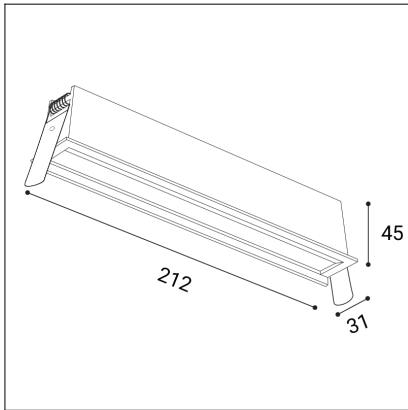

RIVA MINI WW 12, W

Code:	2560551DT
Color:	WHITE / 9003
Material:	ALUMINIUM/PC
Power:	20W
Color temperature:	3000K/3500K/4000K
Lumen output:	1600lm
Efficacy:	80lm/W
Color rendering index:	90+
SDCM:	< 3
Light beam angle:	AS 36°
Light Source:	LED
Dimmable:	TRIAC
LED lifetime:	L80B20 50.000h
Driver:	500 mA
Voltage / Frequency:	220-240V AC, 50-60Hz
Dimensions luminaire:	212x31x45 mm
Installation hole:	207 x 27 mm
Product weight kg:	0.35
Package dimensions:	265x60x55 mm