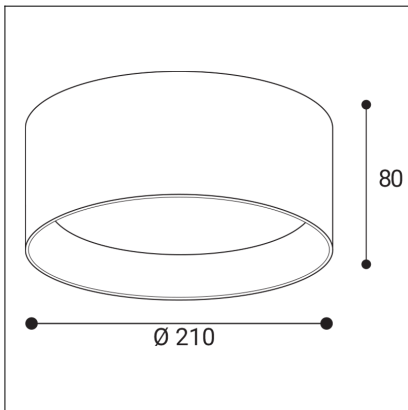

# ZETA ON XL, W

<b>Code:</b>	1481521DT
<b>Color:</b>	WHITE / 9016
<b>Material:</b>	ALUMINIUM/PMMA
<b>Power:</b>	20-25W
<b>Color temperature:</b>	2700K
<b>Lumen output:</b>	1800-2250lm
<b>Efficacy:</b>	90lm/W
<b>Color rendering index:</b>	90+
<b>SDCM:</b>	< 3
<b>Light beam angle:</b>	90°
<b>Light Source:</b>	LED
<b>Dimmable:</b>	TRIAC
<b>LED lifetime:</b>	L80B20 50.000h
<b>Driver:</b>	500-600 mA
<b>Voltage / Frequency:</b>	220-240V AC, 50-60Hz
<b>Dimensions luminaire:</b>	d210x80 mm
<b>Product weight kg:</b>	1.1
<b>Package dimensions:</b>	220x220x110 mm
<b>Remark:</b>	wall mountable - yes / switching driver 20-23-25W