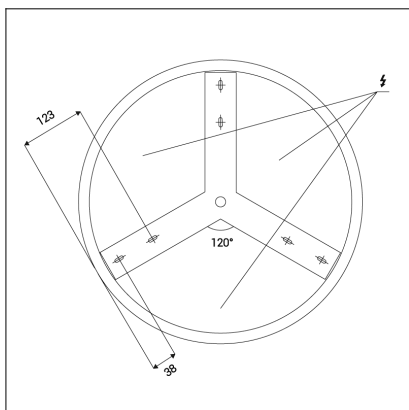

BELLA SLIM 48, CF

Code: 1271678
Color: COFFEE / 8025
Material: ALUMINIUM/PMMA
Power: 38W
Color temperature: 2700K/3000K/4000K
Lumen output: 2660lm
Efficacy: 70lm/W
Color rendering index: 90+
SDCM: < 3
Light beam angle: 160°
Light Source: LED
Dimmable: ON/OFF
LED lifetime: L80B20 50.000h
Driver: 950 mA
Voltage / Frequency: 220-240V AC, 50-60Hz
Dimensions luminaire: d480x60 mm
Product weight kg: 2.4
Package dimensions: 520x520x85 mm
Remark: wall mountable - yes