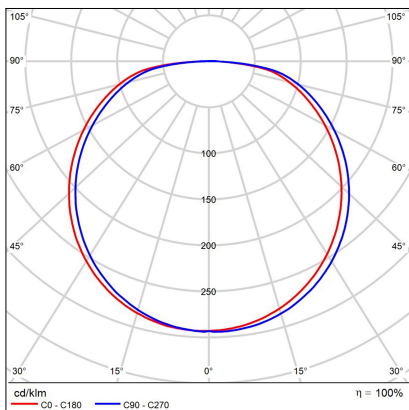

BELLA SLIM 48, CF

Code: 1271678
Color: COFFEE / 8025
Material: ALUMINIUM/PMMA
Power: 38W
Color temperature: 2700K/3000K/4000K
Lumen output: 2660lm
Efficacy: 70lm/W
Color rendering index: 90+
SDCM: < 3
Light beam angle: 160°
Light Source: LED
Dimmable: ON/OFF
LED lifetime: L80B20 50.000h
Driver: 950 mA
Voltage / Frequency: 220-240V AC, 50-60Hz
Dimensions luminaire: d480x60 mm
Product weight kg: 2.4
Package dimensions: 520x520x85 mm
Remark: wall mountable - yes