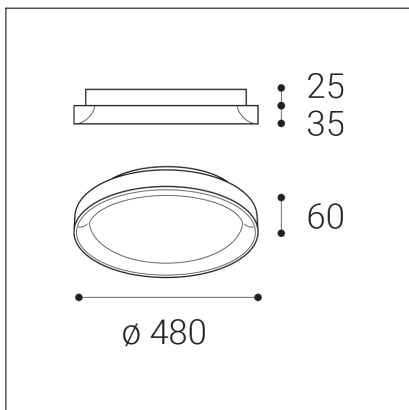

BELLA SLIM 48, CF

Code: 1271678
Color: COFFEE / 8025
Material: ALUMINIUM/PMMA
Power: 38W
Color temperature: 2700K/3000K/4000K
Lumen output: 2660lm
Efficacy: 70lm/W
Color rendering index: 90+
SDCM: < 3
Light beam angle: 160°
Light Source: LED
Dimmable: ON/OFF
LED lifetime: L80B20 50.000h
Driver: 950 mA
Voltage / Frequency: 220-240V AC, 50-60Hz
Dimensions luminaire: d480x60 mm
Product weight kg: 2.4
Package dimensions: 520x520x85 mm
Remark: wall mountable - yes