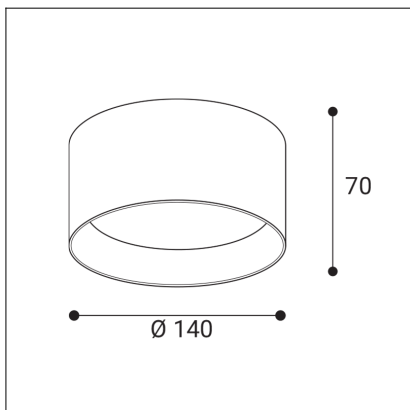

ZETA ON M, B

Code:	1480323DT
Color:	BLACK / 9017
Material:	ALUMINIUM/PMMA
Power:	9-15W
Color temperature:	2700K
Lumen output:	810-1350lm
Efficacy:	90lm/W
Color rendering index:	90+
SDCM:	< 3
Light beam angle:	90°
Light Source:	LED
Dimmable:	TRIAC
LED lifetime:	L80B20 50.000h
Driver:	250-350 mA
Voltage / Frequency:	220-240V AC, 50-60Hz
Dimensions luminaire:	d140x70 mm
Product weight kg:	0.7
Package dimensions:	150x150x90 mm
Remark:	wall mountable - yes / switching driver 9-12-15W