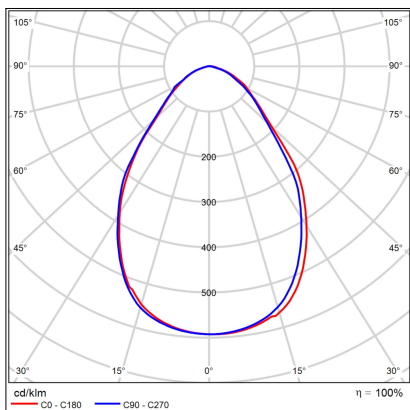

ZETA ON M, B

Code:	1480323DT
Color:	BLACK / 9017
Material:	ALUMINIUM/PMMA
Power:	9-15W
Color temperature:	2700K
Lumen output:	810-1350lm
Efficacy:	90lm/W
Color rendering index:	90+
SDCM:	< 3
Light beam angle:	90°
Light Source:	LED
Dimmable:	TRIAC
LED lifetime:	L80B20 50.000h
Driver:	250-350 mA
Voltage / Frequency:	220-240V AC, 50-60Hz
Dimensions luminaire:	d140x70 mm
Product weight kg:	0.7
Package dimensions:	150x150x90 mm
Remark:	wall mountable - yes / switching driver 9-12-15W