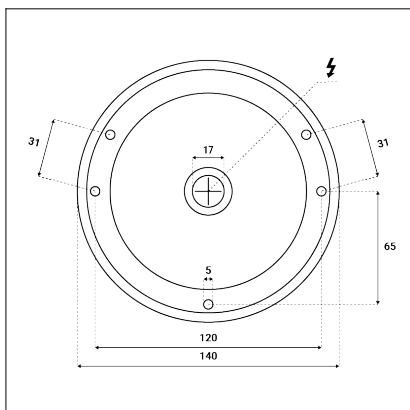

ZETA ON M, B

Code:	1480323DT
Color:	BLACK / 9017
Material:	ALUMINIUM/PMMA
Power:	9-15W
Color temperature:	2700K
Lumen output:	810-1350lm
Efficacy:	90lm/W
Color rendering index:	90+
SDCM:	< 3
Light beam angle:	90°
Light Source:	LED
Dimmable:	TRIAC
LED lifetime:	L80B20 50.000h
Driver:	250-350 mA
Voltage / Frequency:	220-240V AC, 50-60Hz
Dimensions luminaire:	d140x70 mm
Product weight kg:	0.7
Package dimensions:	150x150x90 mm
Remark:	wall mountable - yes / switching driver 9-12-15W