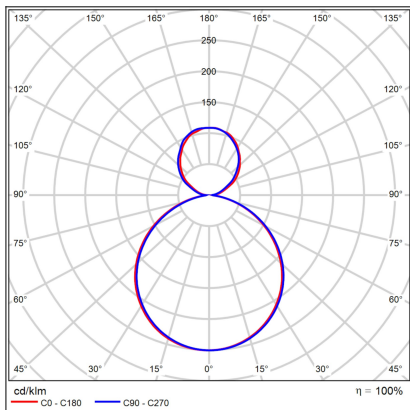

# MOON 40 P/N-Z, G

<b>Code:</b>	3274877DT
<b>Color:</b>	GOLD / 1036
<b>Material:</b>	METAL/PMMA
<b>Power:</b>	36W (30+6)
<b>Color temperature:</b>	2700K/3000K/4000K
<b>Lumen output:</b>	2100+420lm
<b>Efficacy:</b>	70lm/W
<b>Color rendering index:</b>	90+
<b>SDCM:</b>	< 3
<b>Light beam angle:</b>	160°
<b>Light Source:</b>	LED
<b>Dimmable:</b>	TRIAC
<b>LED lifetime:</b>	L80B20 50.000h
<b>Driver:</b>	750 + 200 mA
<b>Voltage / Frequency:</b>	220-240V AC, 50-60Hz
<b>Dimensions luminaire:</b>	d400x70 mm
<b>Product weight kg:</b>	3.9
<b>Length suspension:</b>	2500 mm
<b>Package dimensions:</b>	460x460x95+270x270x100 mm