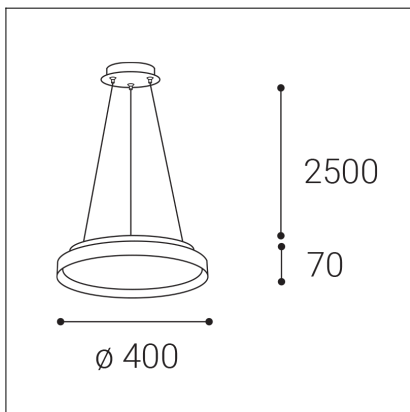

# MOON 40 P/N-Z, G

<b>Code:</b>	3274877DT
<b>Color:</b>	GOLD / 1036
<b>Material:</b>	METAL/PMMA
<b>Power:</b>	36W (30+6)
<b>Color temperature:</b>	2700K/3000K/4000K
<b>Lumen output:</b>	2100+420lm
<b>Efficacy:</b>	70lm/W
<b>Color rendering index:</b>	90+
<b>SDCM:</b>	< 3
<b>Light beam angle:</b>	160°
<b>Light Source:</b>	LED
<b>Dimmable:</b>	TRIAC
<b>LED lifetime:</b>	L80B20 50.000h
<b>Driver:</b>	750 + 200 mA
<b>Voltage / Frequency:</b>	220-240V AC, 50-60Hz
<b>Dimensions luminaire:</b>	d400x70 mm
<b>Product weight kg:</b>	3.9
<b>Length suspension:</b>	2500 mm
<b>Package dimensions:</b>	460x460x95+270x270x100 mm