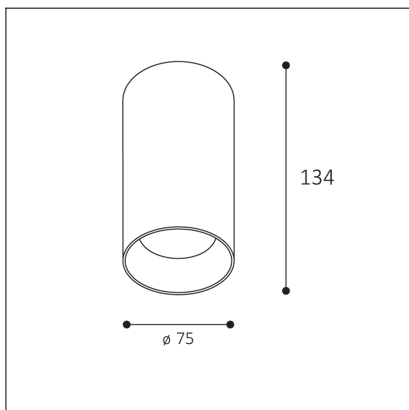

TINY II L, B

Code:	1480523
Color:	BLACK / 9017
Material:	ALUMINIUM/PMMA
Power:	8W
Color temperature:	2700K
Lumen output:	720lm
Efficacy:	90lm/W
Color rendering index:	90+
SDCM:	< 3
Light beam angle:	38°
Light Source:	LED
Dimmable:	ON/OFF
LED lifetime:	L80 B20 50.000h
Driver:	200 mA
Voltage / Frequency:	220-240V AC, 50-60Hz
Dimensions luminaire:	d75x134 mm
Product weight kg:	0.5
Package dimensions:	80x80x115 mm
Remark:	wall mountable - yes