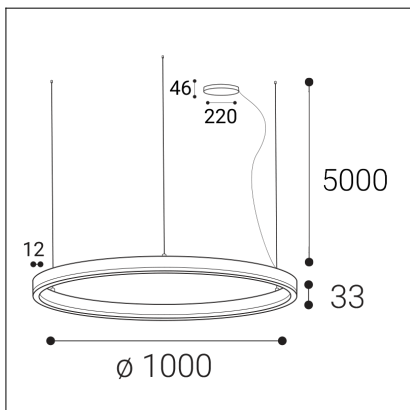

CIRCLE 100 P-Z, N

Code:	3273476D
Color:	NICKEL / 7032
Material:	ALUMINIUM/PMMA
Power:	80W
Color temperature:	2700K/3000K/4000K
Lumen output:	7120lm
Efficacy:	89lm/W
Color rendering index:	90+
SDCM:	< 3
Light beam angle:	160°
Light Source:	LED
Dimmable:	DALI/PUSH
LED lifetime:	L80B20 50.000h
Driver:	2x 1050 mA
Voltage / Frequency:	220-240V AC, 50-60Hz
Dimensions luminaire:	d1000x33 mm
Product weight kg:	4.1
Packing carton:	1
Length suspension:	5000 mm
Package dimensions:	1080x1080x115 mm