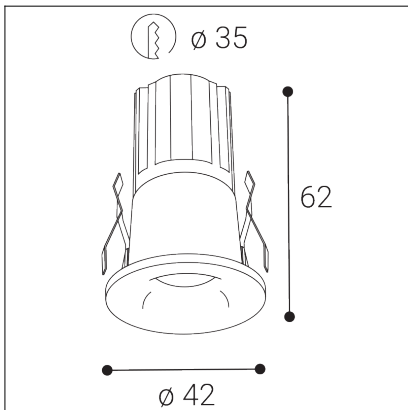

SPOT MINI C, W

Code:	2050421
Color:	WHITE / 9010
Material:	ALUMINIUM/PMMA
Power:	7W
Color temperature:	2700K
Lumen output:	490lm
Efficacy:	70lm/W
Color rendering index:	90+
SDCM:	< 3
Light beam angle:	30°
Light Source:	LED
Dimmable:	ON/OFF
LED lifetime:	L80B20 50.000h
Driver:	150 mA
Voltage / Frequency:	220-240V AC, 50-60Hz
Dimensions luminaire:	d42x62 mm
Package dimensions:	100x100x130 mm