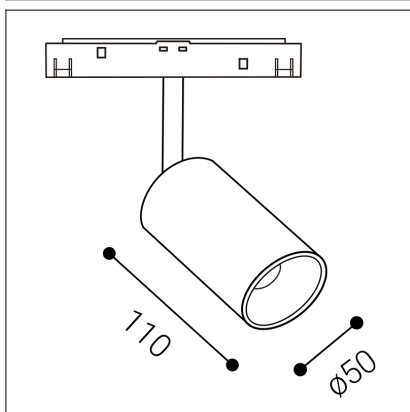

MAGO III M, W

Code:	6096071
Color:	WHITE / 9003
Material:	ALUMINIUM/PMMA
Color temperature:	2700K/3300K/4000K
Lumen output:	800lm
Efficacy:	80lm/W
Color rendering index:	90+
SDCM:	< 3
Light beam angle:	36°
Light Source:	LED
Dimmable:	ON/OFF
LED lifetime:	L80B20 50.000h
Driver:	250 mA
Voltage / Frequency:	48V DC
Dimensions luminaire:	d50x110 mm
Product weight kg:	0.3
Packing carton:	24
Package dimensions:	190x190x60 mm