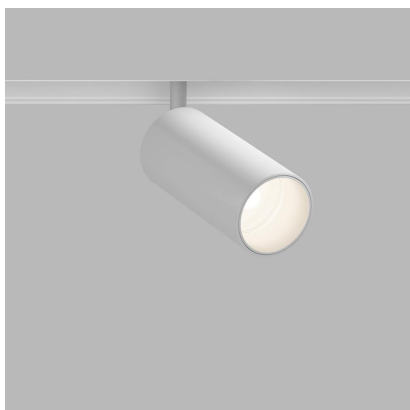

MAGO III M, W

Code:	6096071
Color:	WHITE / 9003
Material:	ALUMINIUM/PMMA
Color temperature:	2700K/3300K/4000K
Lumen output:	800lm
Efficacy:	80lm/W
Color rendering index:	90+
SDCM:	< 3
Light beam angle:	36°
Light Source:	LED
Dimmable:	ON/OFF
LED lifetime:	L80B20 50.000h
Driver:	250 mA
Voltage / Frequency:	48V DC
Dimensions luminaire:	d50x110 mm
Product weight kg:	0.3
Packing carton:	24
Package dimensions:	190x190x60 mm