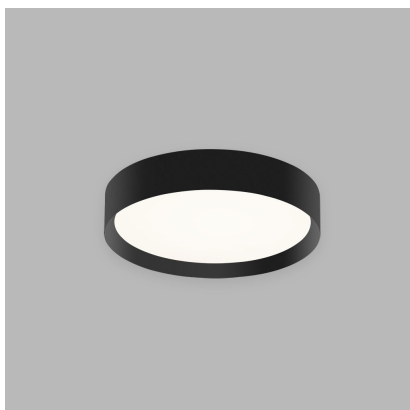

# MILA 40, B

<b>Code:</b>	1272073DT
<b>Color:</b>	BLACK / 9017
<b>Material:</b>	METAL/PMMA
<b>Power:</b>	30W
<b>Color temperature:</b>	2700K/3000K/4000K
<b>Lumen output:</b>	2010lm
<b>Efficacy:</b>	67lm/W
<b>Color rendering index:</b>	90+
<b>SDCM:</b>	< 3
<b>Light beam angle:</b>	160°
<b>Light Source:</b>	LED
<b>Dimmable:</b>	TRIAC
<b>LED lifetime:</b>	L80B20 50.000h
<b>Driver:</b>	950 mA
<b>Voltage / Frequency:</b>	220-240V AC, 50-60Hz
<b>Dimensions luminaire:</b>	d400x100 mm
<b>Product weight kg:</b>	2.2
<b>Package dimensions:</b>	440x440x115 mm