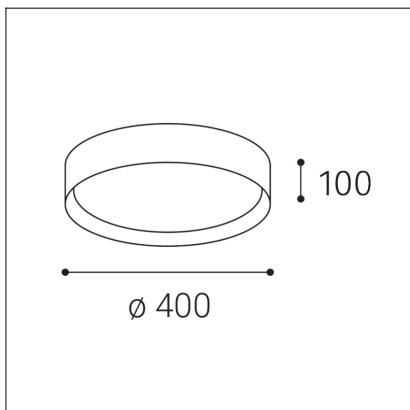

# MILA 40, B

<b>Code:</b>	1272073DT
<b>Color:</b>	BLACK / 9017
<b>Material:</b>	METAL/PMMA
<b>Power:</b>	30W
<b>Color temperature:</b>	2700K/3000K/4000K
<b>Lumen output:</b>	2010lm
<b>Efficacy:</b>	67lm/W
<b>Color rendering index:</b>	90+
<b>SDCM:</b>	< 3
<b>Light beam angle:</b>	160°
<b>Light Source:</b>	LED
<b>Dimmable:</b>	TRIAC
<b>LED lifetime:</b>	L80B20 50.000h
<b>Driver:</b>	950 mA
<b>Voltage / Frequency:</b>	220-240V AC, 50-60Hz
<b>Dimensions luminaire:</b>	d400x100 mm
<b>Product weight kg:</b>	2.2
<b>Package dimensions:</b>	440x440x115 mm