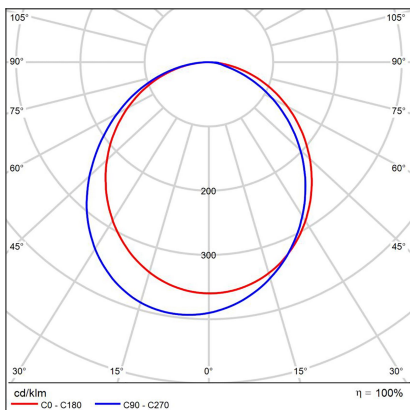

# MILA 40, B

<b>Code:</b>	1272073DT
<b>Color:</b>	BLACK / 9017
<b>Material:</b>	METAL/PMMA
<b>Power:</b>	30W
<b>Color temperature:</b>	2700K/3000K/4000K
<b>Lumen output:</b>	2010lm
<b>Efficacy:</b>	67lm/W
<b>Color rendering index:</b>	90+
<b>SDCM:</b>	< 3
<b>Light beam angle:</b>	160°
<b>Light Source:</b>	LED
<b>Dimmable:</b>	TRIAC
<b>LED lifetime:</b>	L80B20 50.000h
<b>Driver:</b>	950 mA
<b>Voltage / Frequency:</b>	220-240V AC, 50-60Hz
<b>Dimensions luminaire:</b>	d400x100 mm
<b>Product weight kg:</b>	2.2
<b>Package dimensions:</b>	440x440x115 mm