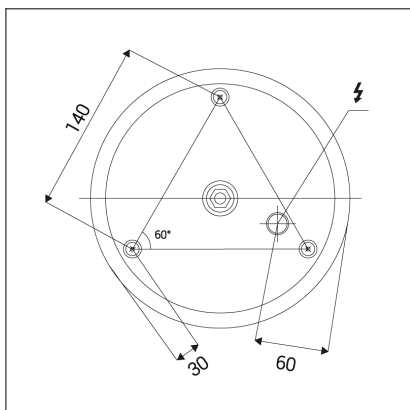

# BELLA SLIM 48 P-Z, G

<b>Code:</b>	3271877D
<b>Color:</b>	GOLD / 1036
<b>Material:</b>	ALUMINIUM/PMMA
<b>Power:</b>	38W
<b>Color temperature:</b>	2700K/3000K/4000K
<b>Lumen output:</b>	2660lm
<b>Efficacy:</b>	70lm/W
<b>Color rendering index:</b>	90+
<b>SDCM:</b>	< 3
<b>Light beam angle:</b>	160°
<b>Light Source:</b>	LED
<b>Dimmable:</b>	DALI/PUSH
<b>LED lifetime:</b>	L80B20 50.000h
<b>Driver:</b>	950 mA
<b>Voltage / Frequency:</b>	220-240V AC, 50-60Hz
<b>Dimensions luminaire:</b>	d480x35 mm
<b>Product weight kg:</b>	1.7
<b>Length suspension:</b>	2500 mm
<b>Package dimensions:</b>	520x520x95 mm