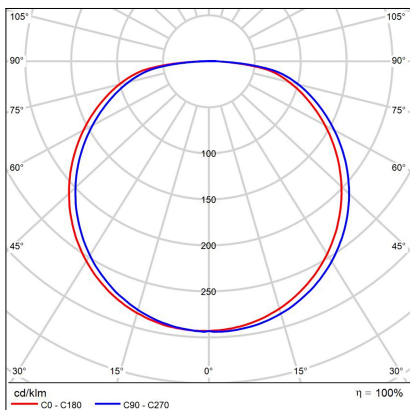

# BELLA SLIM 48 P-Z, G

<b>Code:</b>	3271877D
<b>Color:</b>	GOLD / 1036
<b>Material:</b>	ALUMINIUM/PMMA
<b>Power:</b>	38W
<b>Color temperature:</b>	2700K/3000K/4000K
<b>Lumen output:</b>	2660lm
<b>Efficacy:</b>	70lm/W
<b>Color rendering index:</b>	90+
<b>SDCM:</b>	< 3
<b>Light beam angle:</b>	160°
<b>Light Source:</b>	LED
<b>Dimmable:</b>	DALI/PUSH
<b>LED lifetime:</b>	L80B20 50.000h
<b>Driver:</b>	950 mA
<b>Voltage / Frequency:</b>	220-240V AC, 50-60Hz
<b>Dimensions luminaire:</b>	d480x35 mm
<b>Product weight kg:</b>	1.7
<b>Length suspension:</b>	2500 mm
<b>Package dimensions:</b>	520x520x95 mm