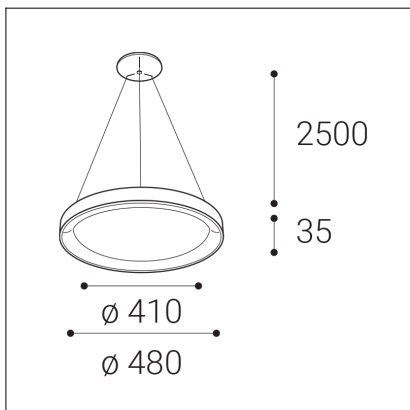

# BELLA SLIM 48 P-Z, G

<b>Code:</b>	3271877D
<b>Color:</b>	GOLD / 1036
<b>Material:</b>	ALUMINIUM/PMMA
<b>Power:</b>	38W
<b>Color temperature:</b>	2700K/3000K/4000K
<b>Lumen output:</b>	2660lm
<b>Efficacy:</b>	70lm/W
<b>Color rendering index:</b>	90+
<b>SDCM:</b>	< 3
<b>Light beam angle:</b>	160°
<b>Light Source:</b>	LED
<b>Dimmable:</b>	DALI/PUSH
<b>LED lifetime:</b>	L80B20 50.000h
<b>Driver:</b>	950 mA
<b>Voltage / Frequency:</b>	220-240V AC, 50-60Hz
<b>Dimensions luminaire:</b>	d480x35 mm
<b>Product weight kg:</b>	1.7
<b>Length suspension:</b>	2500 mm
<b>Package dimensions:</b>	520x520x95 mm