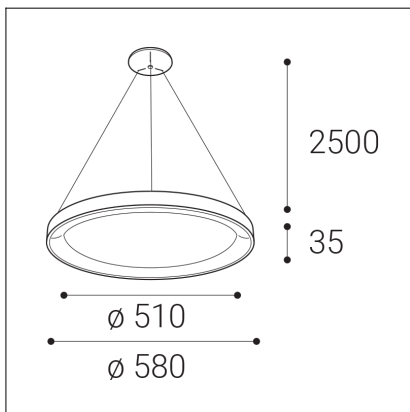

BELLA SLIM 58 P-Z, G

Code:	3273277D
Color:	GOLD / 1036
Material:	ALUMINIUM/PMMA
Power:	48W
Color temperature:	2700K/3000K/4000K
Lumen output:	3360lm
Efficacy:	70lm/W
Color rendering index:	90+
SDCM:	< 3
Light beam angle:	160°
Light Source:	LED
Dimmable:	DALI/PUSH
LED lifetime:	L80B20 50.000h
Driver:	1200 mA
Voltage / Frequency:	220-240V AC, 50-60Hz
Dimensions luminaire:	d580x35 mm
Product weight kg:	2
Length suspension:	2500 mm
Package dimensions:	630x630x100 mm