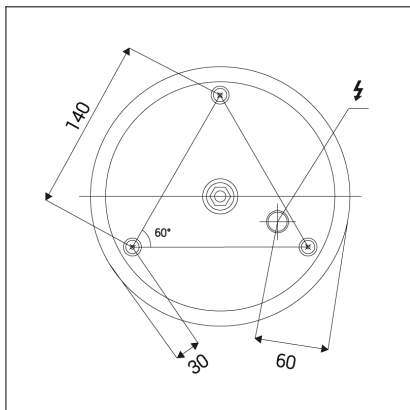

BELLA SLIM 58 P-Z, G

Code:	3273277D
Color:	GOLD / 1036
Material:	ALUMINIUM/PMMA
Power:	48W
Color temperature:	2700K/3000K/4000K
Lumen output:	3360lm
Efficacy:	70lm/W
Color rendering index:	90+
SDCM:	< 3
Light beam angle:	160°
Light Source:	LED
Dimmable:	DALI/PUSH
LED lifetime:	L80B20 50.000h
Driver:	1200 mA
Voltage / Frequency:	220-240V AC, 50-60Hz
Dimensions luminaire:	d580x35 mm
Product weight kg:	2
Length suspension:	2500 mm
Package dimensions:	630x630x100 mm