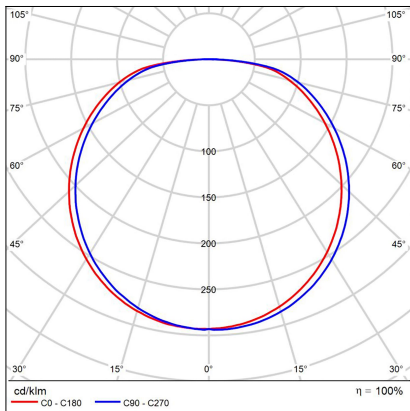

BELLA SLIM 58 P-Z, G

Code:	3273277D
Color:	GOLD / 1036
Material:	ALUMINIUM/PMMA
Power:	48W
Color temperature:	2700K/3000K/4000K
Lumen output:	3360lm
Efficacy:	70lm/W
Color rendering index:	90+
SDCM:	< 3
Light beam angle:	160°
Light Source:	LED
Dimmable:	DALI/PUSH
LED lifetime:	L80B20 50.000h
Driver:	1200 mA
Voltage / Frequency:	220-240V AC, 50-60Hz
Dimensions luminaire:	d580x35 mm
Product weight kg:	2
Length suspension:	2500 mm
Package dimensions:	630x630x100 mm