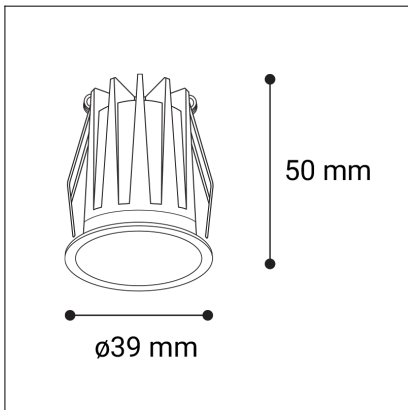

NINO XS, W

Code: 2560971D
Color: WHITE / 9003
Material: ALUMINIUM/PC
Power: 3W
Color temperature: 2700K/3000K/4000K
Lumen output: 150lm
Efficacy: 50lm/W
Color rendering index: 90+
SDCM: < 3
Light beam angle: 38°
Unified Glare Rating: < 19
Light Source: LED
Dimmable: DALI/PUSH
LED lifetime: L80B20 50.000h
Driver: 300 mA
Voltage / Frequency: 220-240V AC, 50-60Hz
Dimensions luminaire: d39x50 mm
Product weight kg: 0.15
Package dimensions: 105x65x50 mm