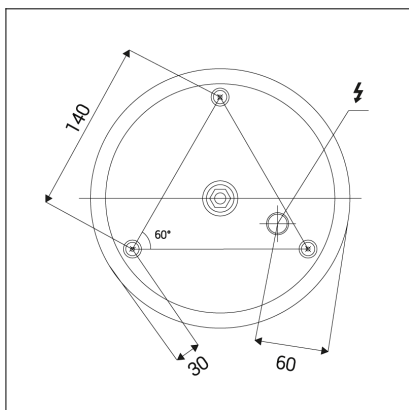

BELLA SLIM 58 P-Z, W

Code:	3273271D
Color:	WHITE / 9003
Material:	ALUMINIUM/PMMA
Power:	48W
Color temperature:	2700K/3000K/4000K
Lumen output:	3360lm
Efficacy:	70lm/W
Color rendering index:	90+
SDCM:	< 3
Light beam angle:	160°
Light Source:	LED
Dimmable:	DALI/PUSH
LED lifetime:	L80B20 50.000h
Driver:	1200 mA
Voltage / Frequency:	220-240V AC, 50-60Hz
Dimensions luminaire:	d580x35 mm
Product weight kg:	2
Length suspension:	2500 mm
Package dimensions:	630x630x100 mm