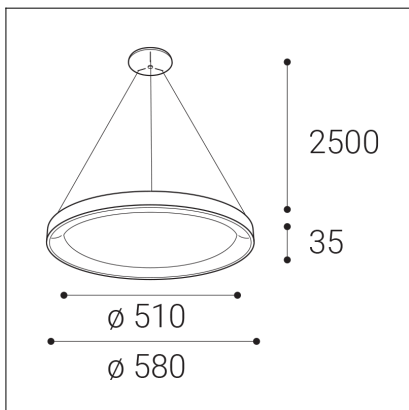

BELLA SLIM 58 P-Z, W

Code:	3273271D
Color:	WHITE / 9003
Material:	ALUMINIUM/PMMA
Power:	48W
Color temperature:	2700K/3000K/4000K
Lumen output:	3360lm
Efficacy:	70lm/W
Color rendering index:	90+
SDCM:	< 3
Light beam angle:	160°
Light Source:	LED
Dimmable:	DALI/PUSH
LED lifetime:	L80B20 50.000h
Driver:	1200 mA
Voltage / Frequency:	220-240V AC, 50-60Hz
Dimensions luminaire:	d580x35 mm
Product weight kg:	2
Length suspension:	2500 mm
Package dimensions:	630x630x100 mm