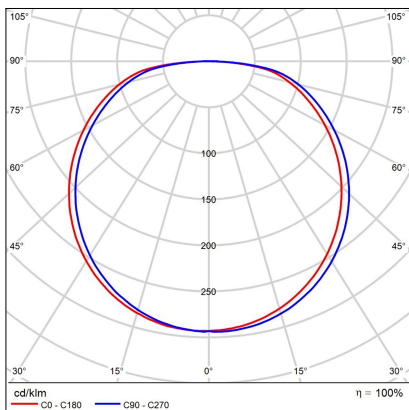

BELLA SLIM 58 P-Z, W

Code:	3273271D
Color:	WHITE / 9003
Material:	ALUMINIUM/PMMA
Power:	48W
Color temperature:	2700K/3000K/4000K
Lumen output:	3360lm
Efficacy:	70lm/W
Color rendering index:	90+
SDCM:	< 3
Light beam angle:	160°
Light Source:	LED
Dimmable:	DALI/PUSH
LED lifetime:	L80B20 50.000h
Driver:	1200 mA
Voltage / Frequency:	220-240V AC, 50-60Hz
Dimensions luminaire:	d580x35 mm
Product weight kg:	2
Length suspension:	2500 mm
Package dimensions:	630x630x100 mm