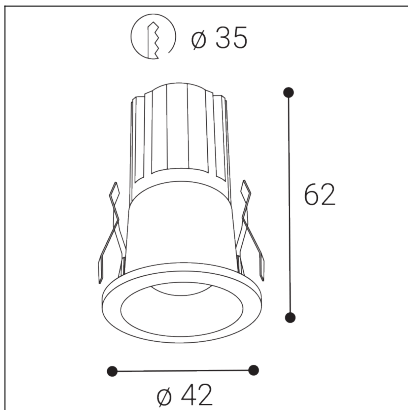

# SPOT MINI B, W

<b>Code:</b>	2050321D
<b>Color:</b>	WHITE / 9010
<b>Material:</b>	ALUMINIUM/PMMA
<b>Power:</b>	7W
<b>Color temperature:</b>	2700K
<b>Lumen output:</b>	490lm
<b>Efficacy:</b>	70lm/W
<b>Color rendering index:</b>	90+
<b>SDCM:</b>	< 3
<b>Light beam angle:</b>	30°
<b>Light Source:</b>	LED
<b>Dimmable:</b>	DALI/PUSH
<b>LED lifetime:</b>	L80B20 50.000h
<b>Driver:</b>	150 mA
<b>Voltage / Frequency:</b>	220-240V AC, 50-60Hz
<b>Dimensions luminaire:</b>	d42x62 mm
<b>Package dimensions:</b>	100x100x130 mm