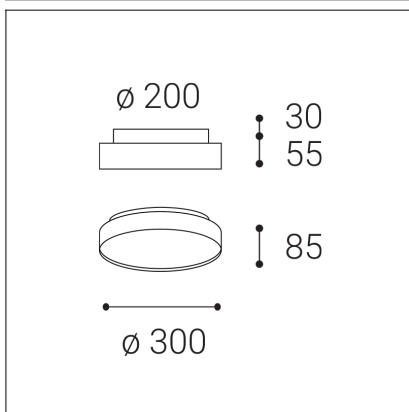

TORO 30 P/N, W

Code: 1276671D
Color: WHITE / 9003
Material: ALUMINIUM/PC
Power: 20+5W
Color temperature: 2700K/3000K/4000K
Lumen output: 1500+375lm
Efficacy: 75lm/W
Color rendering index: 90+
SDCM: < 3
Light beam angle: 160°
Light Source: LED
Dimmable: DALI/PUSH
LED lifetime: L80B20 50.000h
Driver: 500 + 150 mA
Voltage / Frequency: 220-240V AC, 50-60Hz
Dimensions luminaire: d300x55 + 30 mm
Product weight kg: 2
Package dimensions: 340x340x110 mm
Remark: wall mountable - yes