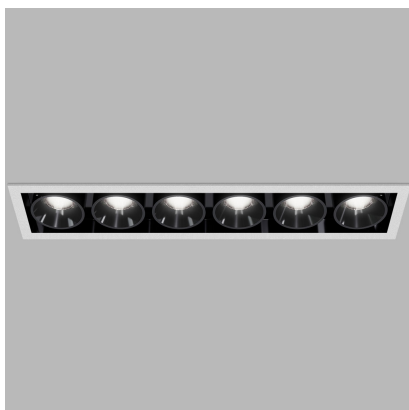

RIVA MAXI 6, W

Code:	2560851D
Color:	WHITE / 9003
Material:	ALUMINIUM/PC
Power:	30W
Color temperature:	3000K/3500K/4000K
Lumen output:	2400lm
Efficacy:	80lm/W
Color rendering index:	90+
SDCM:	< 3
Light beam angle:	50°
Light Source:	LED
Dimmable:	DALI/PUSH
LED lifetime:	L80B20 50.000h
Driver:	700 mA
Voltage / Frequency:	220-240V AC, 50-60Hz
Dimensions luminaire:	287x62x55 mm
Installation hole:	280 x 55 mm
Product weight kg:	0.75
Package dimensions:	320x90x75 mm