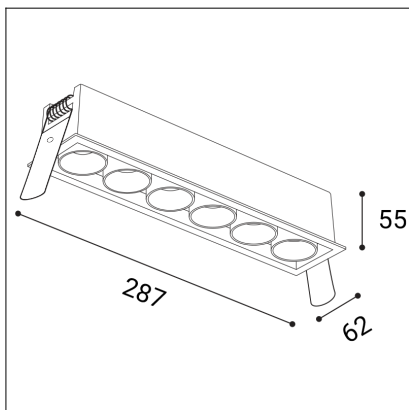

RIVA MAXI 6, W

Code:	2560851D
Color:	WHITE / 9003
Material:	ALUMINIUM/PC
Power:	30W
Color temperature:	3000K/3500K/4000K
Lumen output:	2400lm
Efficacy:	80lm/W
Color rendering index:	90+
SDCM:	< 3
Light beam angle:	50°
Light Source:	LED
Dimmable:	DALI/PUSH
LED lifetime:	L80B20 50.000h
Driver:	700 mA
Voltage / Frequency:	220-240V AC, 50-60Hz
Dimensions luminaire:	287x62x55 mm
Installation hole:	280 x 55 mm
Product weight kg:	0.75
Package dimensions:	320x90x75 mm